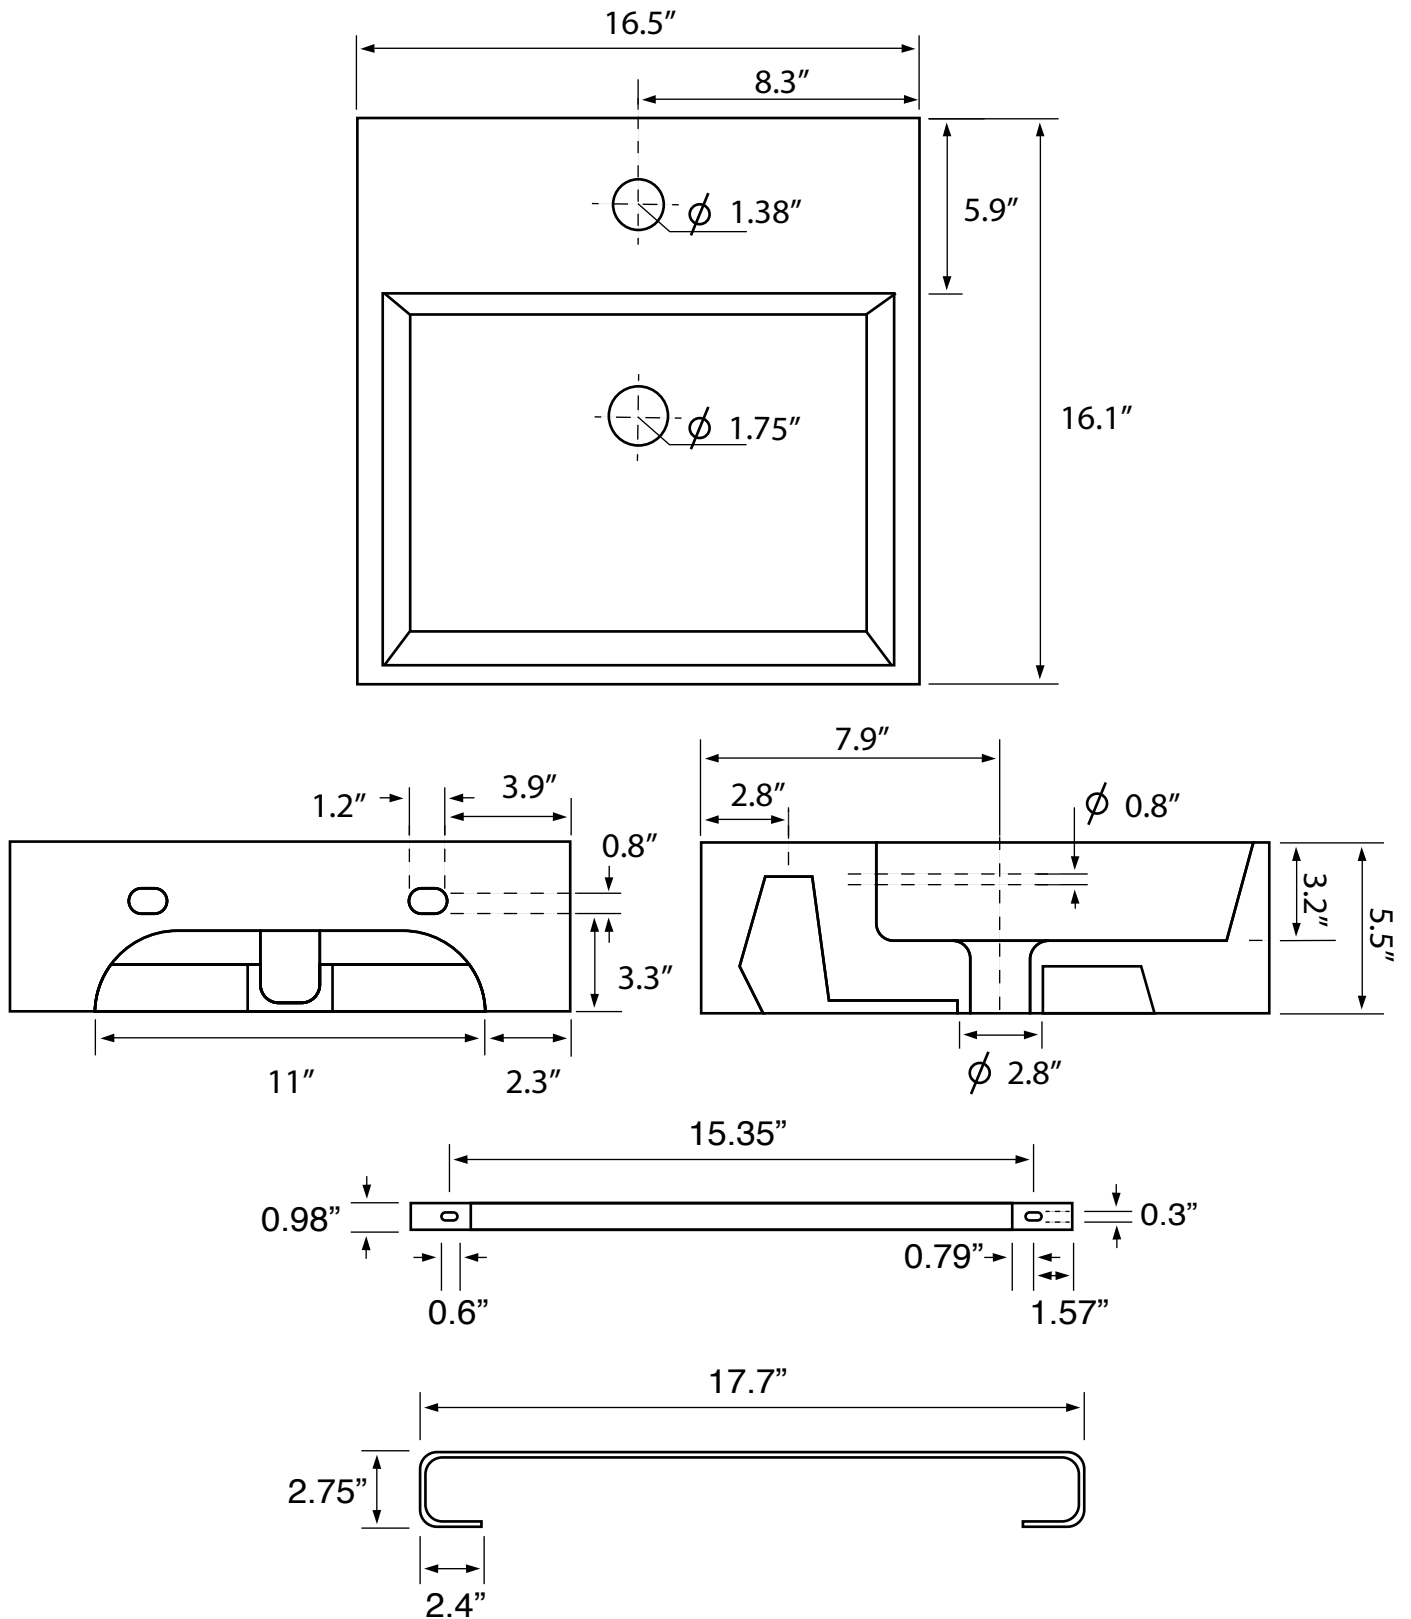

Features

- With overflow.
- Modern design.

Material

- White ceramic bathroom sink.
- Polished chrome stainless steel towel bar.

Installation

- Wall mount installation.

Configurations

- Single Hole.
- Three Hole (8-inch centers).
- No Hole.

See website for warranty information details.

Technical Information

Bowl type:	Single
Installation:	Wall mounted
Bowl dimensions:	Length: 15.6"
	Width: 10.2"
	Depth: 3.1"
Drain hole:	1.75"
Faucet hole:	1.38"
Hole configurations:	0, 1, 3
Weight:	30 lbs