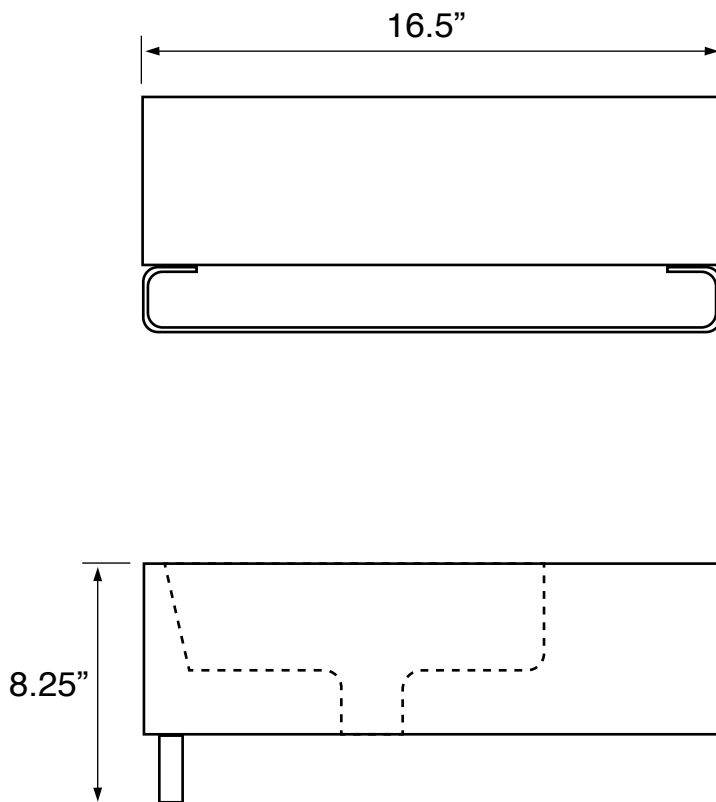

Features

- With overflow.
- Modern design.

Material

- White ceramic bathroom sink.
- Polished chrome stainless steel towel bar.

Installation

- Wall mount installation.

Configurations

- Single Hole.
- Three Hole (8-inch centers).
- No Hole.

See website for warranty information details.

Technical Information

Bowl type:	Single
Installation:	Wall mounted
Bowl dimensions:	Length: 15.6"
	Width: 10.2"
	Depth: 3.1"
Drain hole:	1.75"
Faucet hole:	1.38"
Hole configurations:	0, 1, 3
Weight:	30 lbs