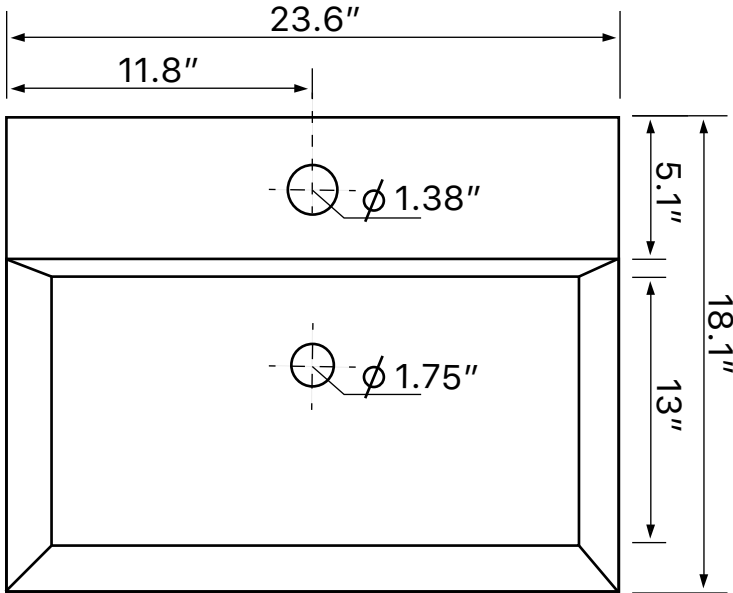

Features

- With overflow.
- Modern design.

Material

- White ceramic bathroom sink.

Installation

- Wall mount installation.
- Vessel / above-counter installation.

Configurations

- Single Hole.
- Three Hole (8-inch centers).
- No Hole.

Technical Information

Bowl type:	Single
Installation:	Wall mounted Vessel
Bowl dimensions:	Length: 23" Width: 13" Depth: 3.3"
Drain hole:	1.75"
Faucet hole:	1.38"
Hole configurations:	0, 1, 3
Weight:	33.07 lbs