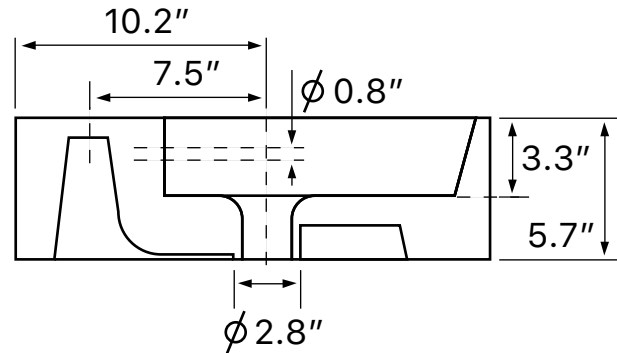

Features

- With overflow.
- Modern design.

Material

- White ceramic bathroom sink.

Installation

- Wall mount installation.
- Vessel / above-counter installation.

Configurations

- Single Hole.
- Three Hole (8-inch centers).
- No Hole.

Technical Information

Bowl type:	Single
Installation:	Wall mounted Vessel
Bowl dimensions:	Length: 23" Width: 13" Depth: 3.3"
Drain hole:	1.75"
Faucet hole:	1.38"
Hole configurations:	0, 1, 3
Weight:	33.07 lbs