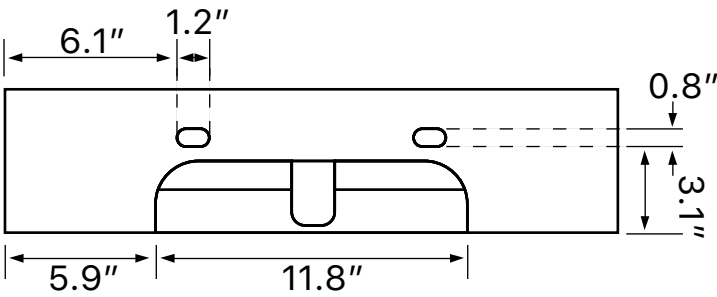

Features

- With overflow.
- Modern design.

Material

- White ceramic bathroom sink.

Installation

- Wall mount installation.
- Vessel / above-counter installation.

Configurations

- Single Hole.
- Three Hole (8-inch centers).
- No Hole.

Technical Information

Bowl type:	Single
Installation:	Wall mounted Vessel
Bowl dimensions:	Length: 23" Width: 13" Depth: 3.3"
Drain hole:	1.75"
Faucet hole:	1.38"
Hole configurations:	0, 1, 3
Weight:	33.07 lbs