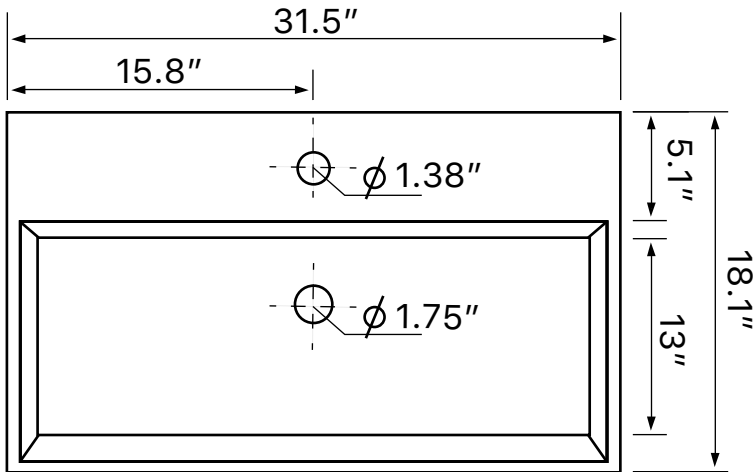

Features

- With overflow.
- Modern design.

Material

- White ceramic bathroom sink.

Installation

- Wall mount installation.
- Vessel / above-counter installation.

Configurations

- Single Hole.
- Three Hole (8-inch centers).
- No Hole.

Technical Information

Bowl type:	Single
Installation:	Wall mounted Vessel
Bowl dimensions:	Length: 31" Width: 13" Depth: 3.1"
Drain hole:	1.75"
Faucet hole:	1.38"
Hole configurations:	0, 1, 3
Weight:	37.48 lbs