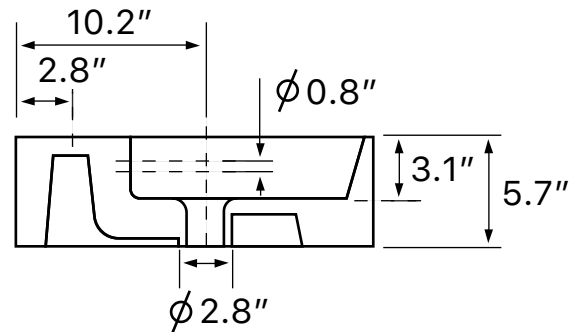

Features

- With overflow.
- Modern design.

Material

- White ceramic bathroom sink.

Installation

- Wall mount installation.
- Vessel / above-counter installation.

Configurations

- Single Hole.
- Three Hole (8-inch centers).
- No Hole.

Technical Information

Bowl type:	Single
Installation:	Wall mounted Vessel
Bowl dimensions:	Length: 31" Width: 13" Depth: 3.1"
Drain hole:	1.75"
Faucet hole:	1.38"
Hole configurations:	0, 1, 3
Weight:	37.48 lbs