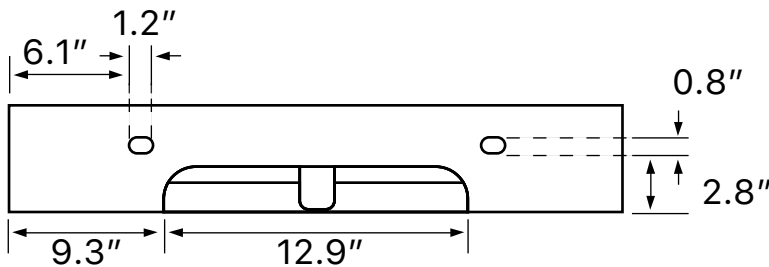

Features

- With overflow.
- Modern design.

Material

- White ceramic bathroom sink.

Installation

- Wall mount installation.
- Vessel / above-counter installation.

Configurations

- Single Hole.
- Three Hole (8-inch centers).
- No Hole.

Technical Information

Bowl type:	Single
Installation:	Wall mounted Vessel
Bowl dimensions:	Length: 31" Width: 13" Depth: 3.1"
Drain hole:	1.75"
Faucet hole:	1.38"
Hole configurations:	0, 1, 3
Weight:	37.48 lbs