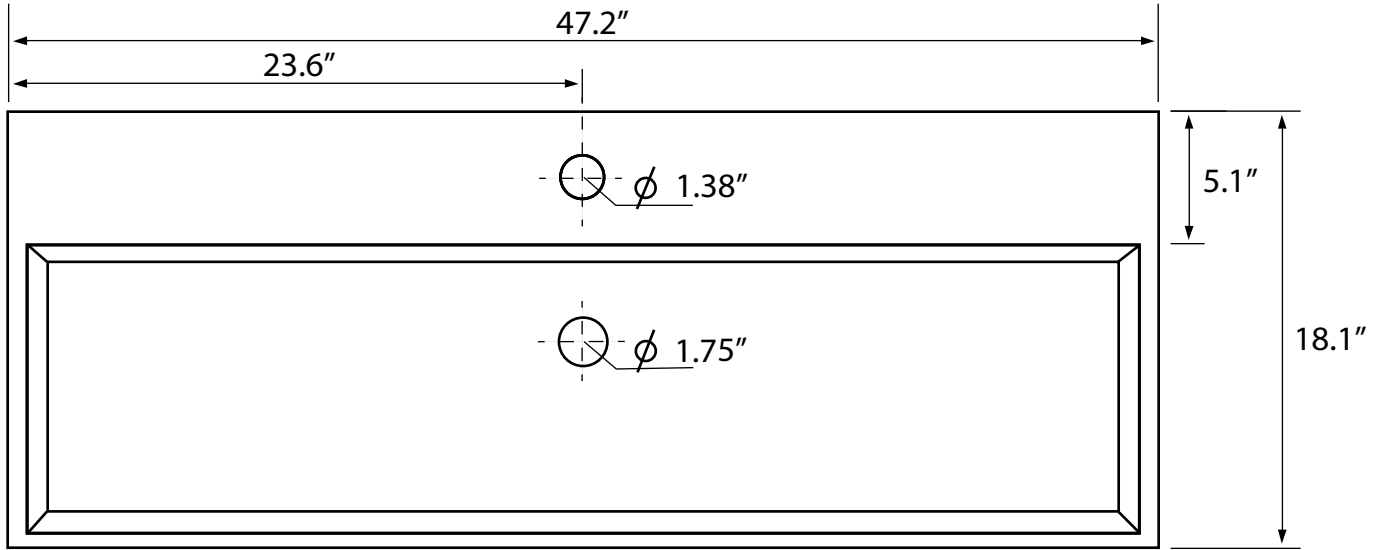

Features

- With overflow.
- Modern design.

Material

- White ceramic bathroom sink.
- Polished chrome stainless steel towel bar.

Installation

- Wall mount installation.

Configurations

- One Hole.
- Three Hole (8-inch centers).
- No Hole.

See website for warranty information details.

Technical Information

| | |
|----------------------|--|
| Bowl type: | Single |
| Installation: | Wall mounted |
| Bowl dimensions: | Length: 46.6" Width: 13" Depth: 4.1" |
| Drain hole: | 1.75" |
| Faucet hole: | 1.38" |
| Hole configurations: | 0, 1, 3 |
| Weight: | 55 lbs |