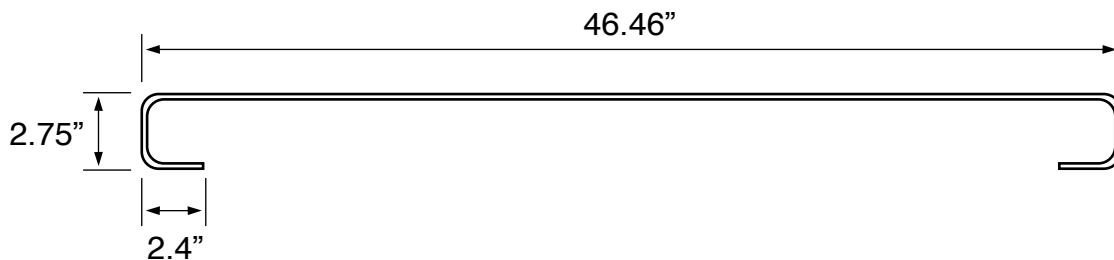

Features

- With overflow.
- Modern design.

Material

- White ceramic bathroom sink.
- Polished chrome stainless steel towel bar.

Installation

- Wall mount installation.

Configurations

- One Hole.
- Three Hole (8-inch centers).
- No Hole.

See website for warranty information details.

Technical Information

| | |
|----------------------|--|
| Bowl type: | Single |
| Installation: | Wall mounted |
| Bowl dimensions: | Length: 46.6" Width: 13" Depth: 4.1" |
| Drain hole: | 1.75" |
| Faucet hole: | 1.38" |
| Hole configurations: | 0, 1, 3 |
| Weight: | 55 lbs |