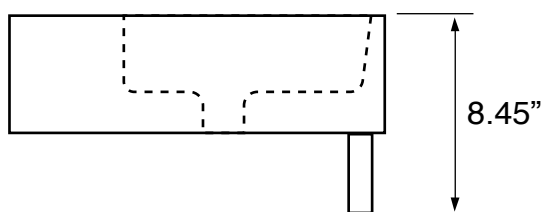

Features

- With overflow.
- Modern design.

Material

- White ceramic bathroom sink.
- Polished chrome stainless steel towel bar.

Installation

- Wall mount installation.

Configurations

- One Hole.
- Three Hole (8-inch centers).
- No Hole.

See website for warranty information details.

Technical Information

| | |
|----------------------|--|
| Bowl type: | Single |
| Installation: | Wall mounted |
| Bowl dimensions: | Length: 46.6" Width: 13" Depth: 4.1" |
| Drain hole: | 1.75" |
| Faucet hole: | 1.38" |
| Hole configurations: | 0, 1, 3 |
| Weight: | 55 lbs |