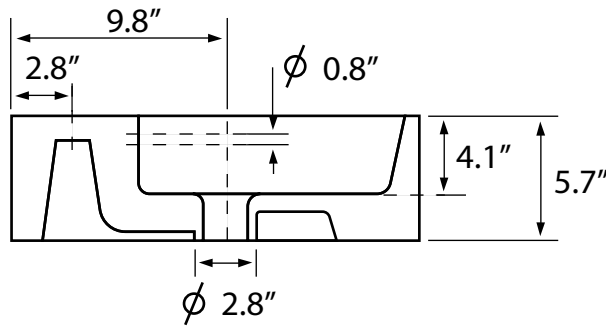

Features

- With overflow.
- Modern design.

Material

- White ceramic bathroom sink.
- Polished chrome stainless steel towel bar.

Installation

- Wall mount installation.

Configurations

- One Hole.
- Three Hole (8-inch centers).
- No Hole.

See website for warranty information details.

Technical Information

| | |
|----------------------|--|
| Bowl type: | Single |
| Installation: | Wall mounted |
| Bowl dimensions: | Length: 46.6" Width: 13" Depth: 4.1" |
| Drain hole: | 1.75" |
| Faucet hole: | 1.38" |
| Hole configurations: | 0, 1, 3 |
| Weight: | 55 lbs |