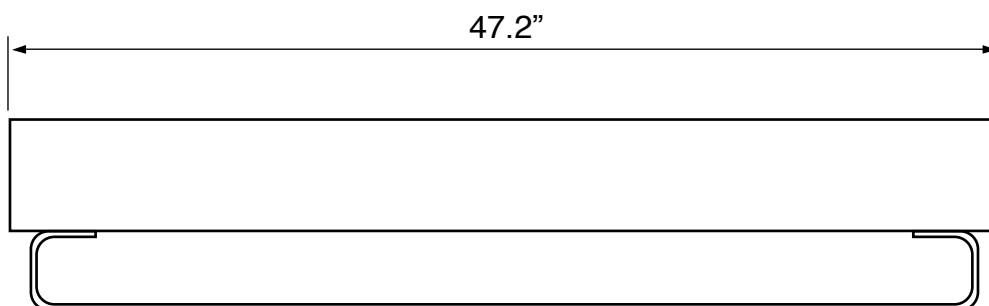

Features

- With overflow.
- Modern design.

Material

- White ceramic bathroom sink.
- Polished chrome stainless steel towel bar.

Installation

- Wall mount installation.

Configurations

- One Hole.
- Three Hole (8-inch centers).
- No Hole.

See website for warranty information details.

Technical Information

| | |
|----------------------|--|
| Bowl type: | Single |
| Installation: | Wall mounted |
| Bowl dimensions: | Length: 46.6" Width: 13" Depth: 4.1" |
| Drain hole: | 1.75" |
| Faucet hole: | 1.38" |
| Hole configurations: | 0, 1, 3 |
| Weight: | 55 lbs |