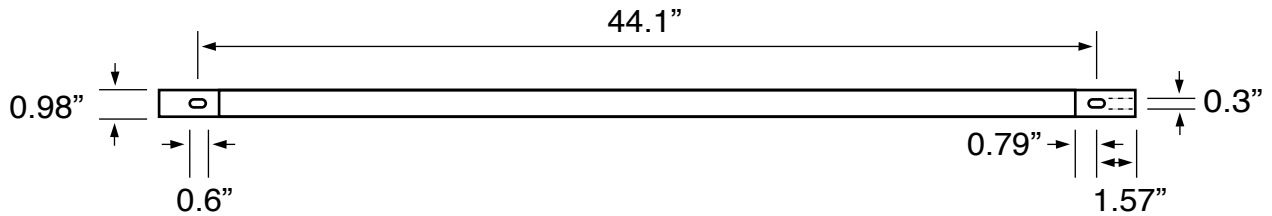

Features

- With overflow.
- Modern design.

Material

- White ceramic bathroom sink.
- Polished chrome stainless steel towel bar.

Installation

- Wall mount installation.

Configurations

- One Hole.
- Three Hole (8-inch centers).
- No Hole.

See website for warranty information details.

Technical Information

| | |
|----------------------|--|
| Bowl type: | Single |
| Installation: | Wall mounted |
| Bowl dimensions: | Length: 46.6" Width: 13" Depth: 4.1" |
| Drain hole: | 1.75" |
| Faucet hole: | 1.38" |
| Hole configurations: | 0, 1, 3 |
| Weight: | 55 lbs |