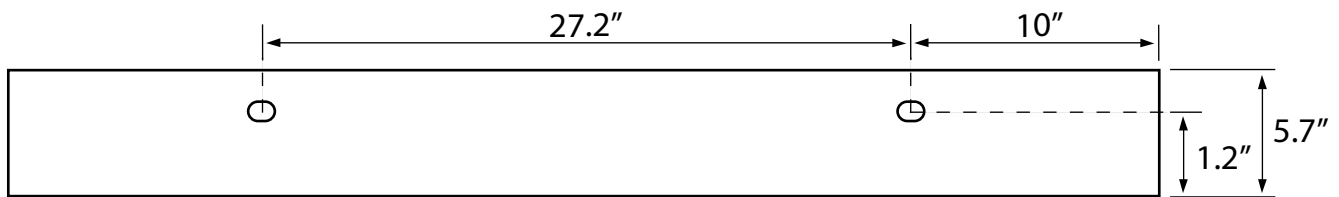

Features

- With overflow.
- Modern design.

Material

- White ceramic bathroom sink.
- Polished chrome stainless steel towel bar.

Installation

- Wall mount installation.

Configurations

- One Hole.
- Three Hole (8-inch centers).
- No Hole.

See website for warranty information details.

Technical Information

| | |
|----------------------|--|
| Bowl type: | Single |
| Installation: | Wall mounted |
| Bowl dimensions: | Length: 46.6" Width: 13" Depth: 4.1" |
| Drain hole: | 1.75" |
| Faucet hole: | 1.38" |
| Hole configurations: | 0, 1, 3 |
| Weight: | 55 lbs |