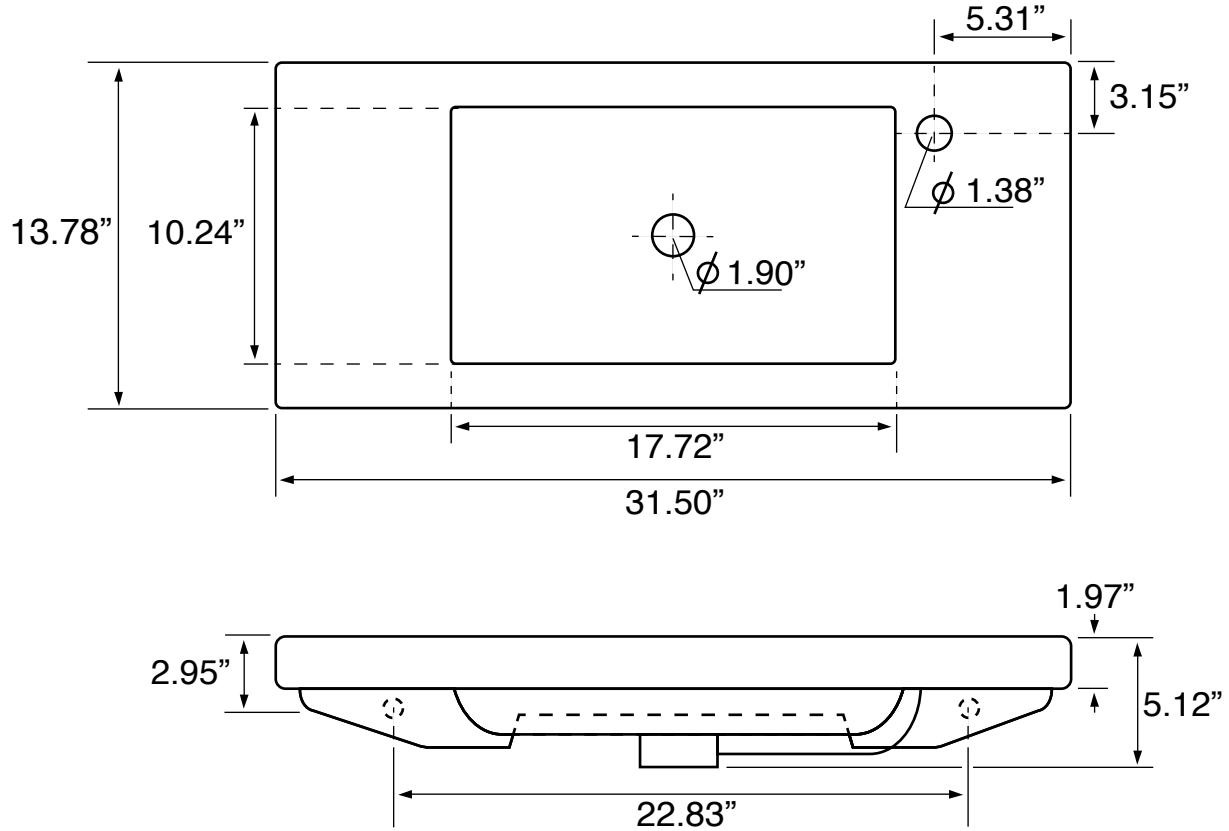

## Installation

- Wall mount installation.
- Drop in installation.

## Configurations

- Single Hole.
- No Hole.

## Technical Information

Bowl type:	Single
Installation:	Wall mounted Drop in
Bowl dimensions:	Depth: 3.5" Length: 17.72" Width: 10.24"
Drain hole:	1.90"
Faucet hole:	1.38"
Hole configurations:	0, 1
Weight:	31.9 lbs