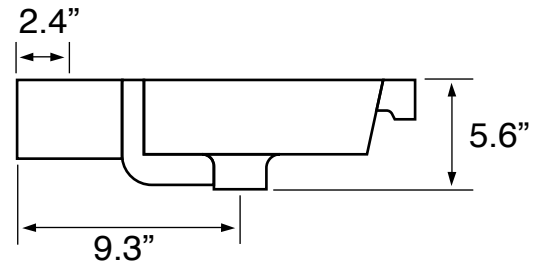

Features

- With overflow.
- Modern design.

Material

- White ceramic bathroom sink.

Installation

- Wall mount installation.
- Drop in installation.

Configurations

- Single Hole.
- Three Hole (8-inch centers).
- No Hole.

Nameek's One-Year Limited Warranty

See website for warranty information details.

Technical Information

Bowl type:	Single
Installation:	Wall mounted Drop in
Bowl dimensions:	Depth: 3.5" Length: 28.2" Width: 9.1"
Drain hole:	1.90"
Faucet hole:	1.38"
Hole configurations:	0, 1, 3
Weight:	38 lbs