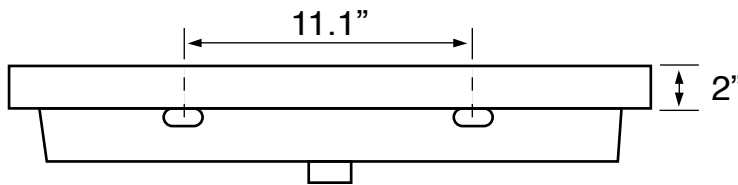

Features

- With overflow.
- Modern design.

Material

- White ceramic bathroom sink.

Installation

- Wall mount installation.
- Drop in installation.

Configurations

- Single Hole.
- Three Hole (8-inch centers).
- No Hole.

Nameek's One-Year Limited Warranty

See website for warranty information details.

Technical Information

Bowl type:	Single
Installation:	Wall mounted Drop in
Bowl dimensions:	Depth: 3.5" Length: 28.2" Width: 9.1"
Drain hole:	1.90"
Faucet hole:	1.38"
Hole configurations:	0, 1, 3
Weight:	38 lbs