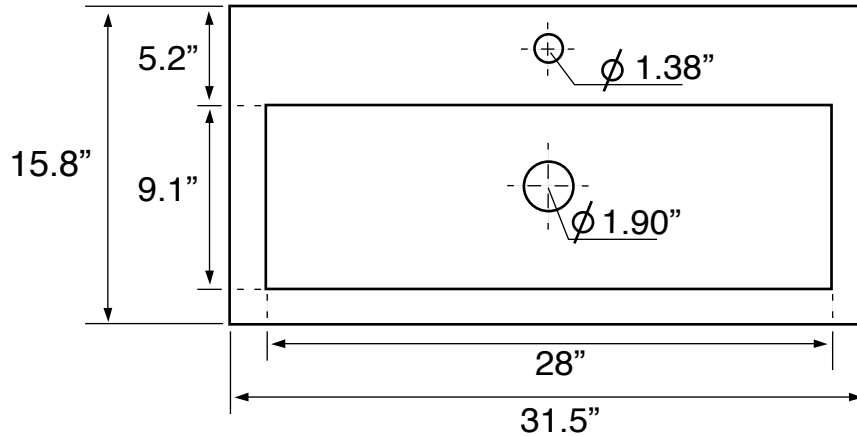

Features

- With overflow.
- Modern design.

Material

- White ceramic bathroom sink.

Installation

- Wall mount installation.
- Drop in installation.

Configurations

- Single Hole.
- Three Hole (8-inch centers).
- No Hole.

Nameek's One-Year Limited Warranty

See website for warranty information details.

Technical Information

Bowl type:	Single
Installation:	Wall mounted Drop in
Bowl dimensions:	Depth: 3.5" Length: 28.2" Width: 9.1"
Drain hole:	1.90"
Faucet hole:	1.38"
Hole configurations:	0, 1, 3
Weight:	38 lbs