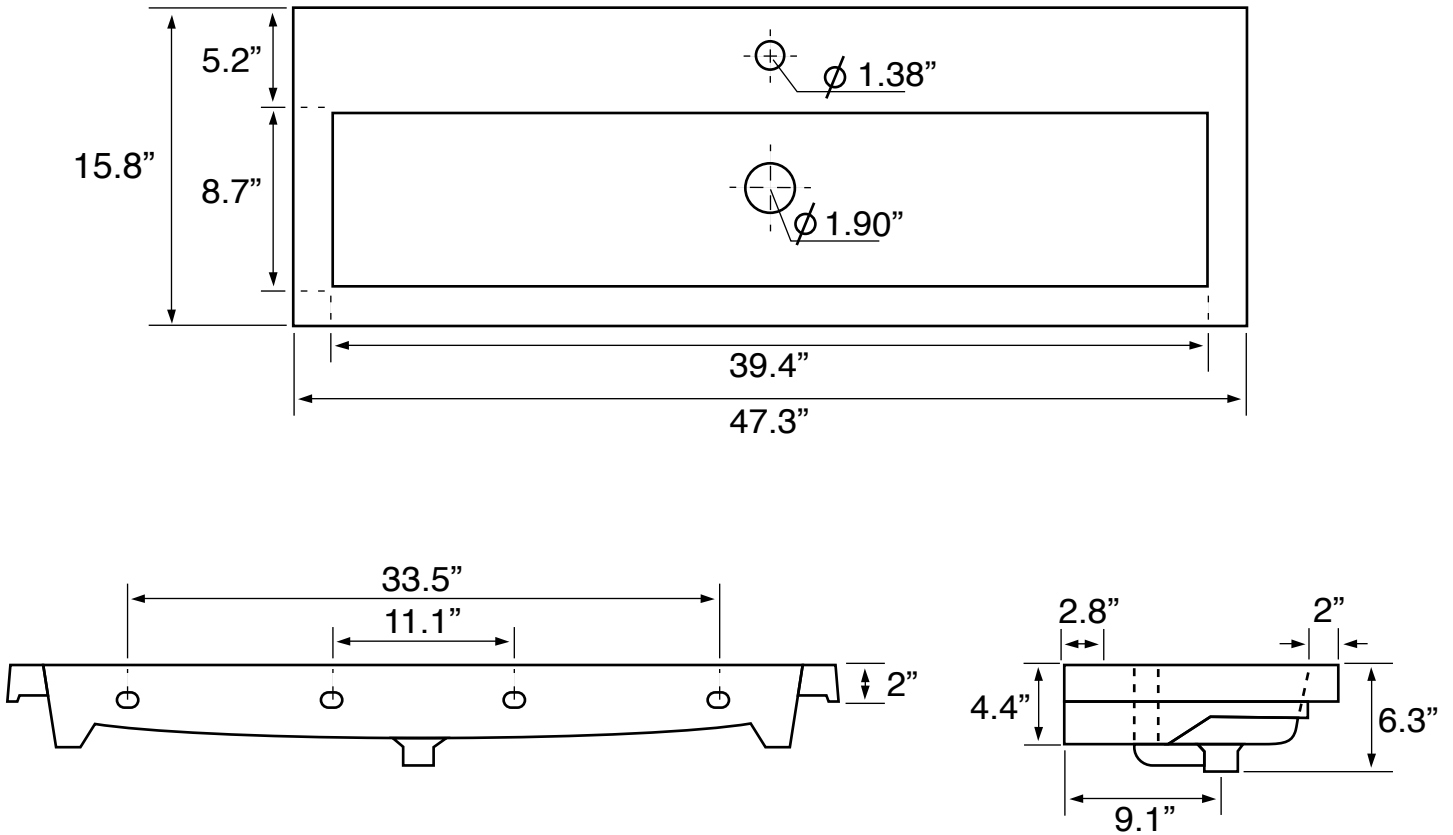

## Installation

- Wall mount installation.
- Drop in installation.

## Configurations

- One Hole.
- Three Hole (8-inch centers).
- No Hole.

## Technical Information

Bowl type:	Single
Installation:	Wall mounted Drop in
Bowl dimensions:	Depth: 3.5" Length: 39.4" Width: 8.7"
Drain hole:	1.90"
Faucet hole:	1.38"
Hole configurations:	0, 1, 3
Weight:	55 lbs