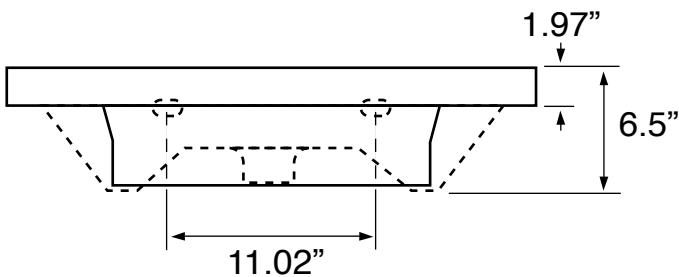

Features

- With overflow.
- Modern design.

Material

- White ceramic bathroom sink.

Installation

- Wall mount installation.
- Drop in installation.

Configurations

- Single Hole.
- Three Hole (8-inch centers).
- No Hole.

Nameek's One-Year Limited Warranty

See website for warranty information details.

Technical Information

Bowl type:	Single
Installation:	Wall mounted Drop in
Bowl dimensions:	Depth: 4.6" Length: 17.72" Width: 13.39"
Drain hole:	1.90"
Faucet hole:	1.38"
Hole configurations:	0, 1, 3
Weight:	50.7 lbs