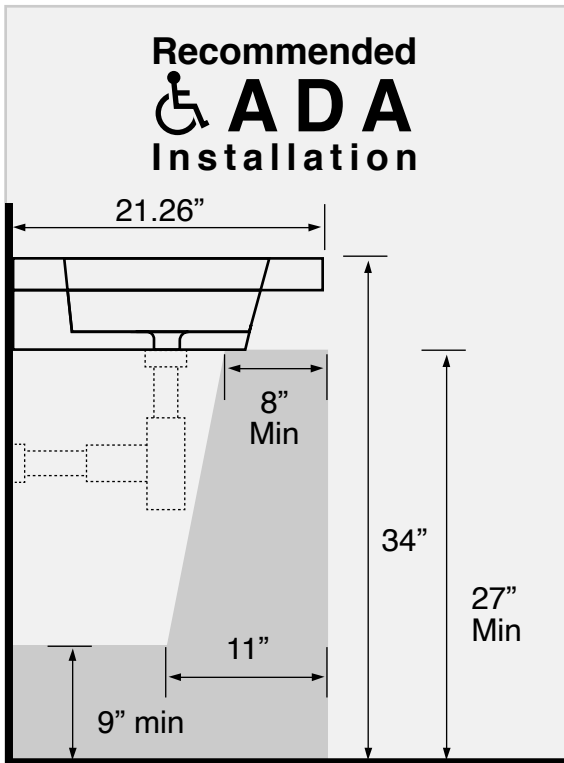

Features

- With overflow.
- Modern design.

Material

- White ceramic bathroom sink.

Installation

- Wall mount installation.
- Drop in installation.

Configurations

- Single Hole.
- Three Hole (8-inch centers).
- No Hole.

Nameek's One-Year Limited Warranty

See website for warranty information details.

Technical Information

Bowl type:	Single
Installation:	Wall mounted Drop in
Bowl dimensions:	Depth: 4.6" Length: 17.72" Width: 13.39"
Drain hole:	1.90"
Faucet hole:	1.38"
Hole configurations:	0, 1, 3
Weight:	50.7 lbs