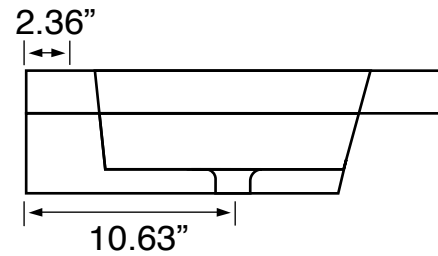

Features

- With overflow.
- Modern design.

Material

- White ceramic bathroom sink.

Installation

- Wall mount installation.
- Drop in installation.

Configurations

- Single Hole.
- Three Hole (8-inch centers).
- No Hole.

Nameek's One-Year Limited Warranty

See website for warranty information details.

Technical Information

Bowl type:	Single
Installation:	Wall mounted Drop in
Bowl dimensions:	Depth: 4.6" Length: 17.72" Width: 13.39"
Drain hole:	1.90"
Faucet hole:	1.38"
Hole configurations:	0, 1, 3
Weight:	50.7 lbs