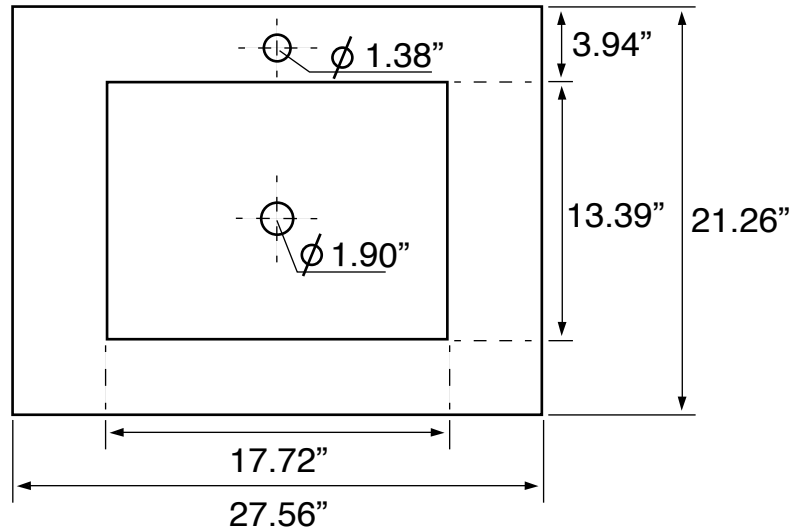

Features

- With overflow.
- Modern design.

Material

- White ceramic bathroom sink.

Installation

- Wall mount installation.
- Drop in installation.

Configurations

- Single Hole.
- Three Hole (8-inch centers).
- No Hole.

Nameek's One-Year Limited Warranty

See website for warranty information details.

Technical Information

Bowl type:	Single
Installation:	Wall mounted Drop in
Bowl dimensions:	Depth: 4.6" Length: 17.72" Width: 13.39"
Drain hole:	1.90"
Faucet hole:	1.38"
Hole configurations:	0, 1, 3
Weight:	50.7 lbs