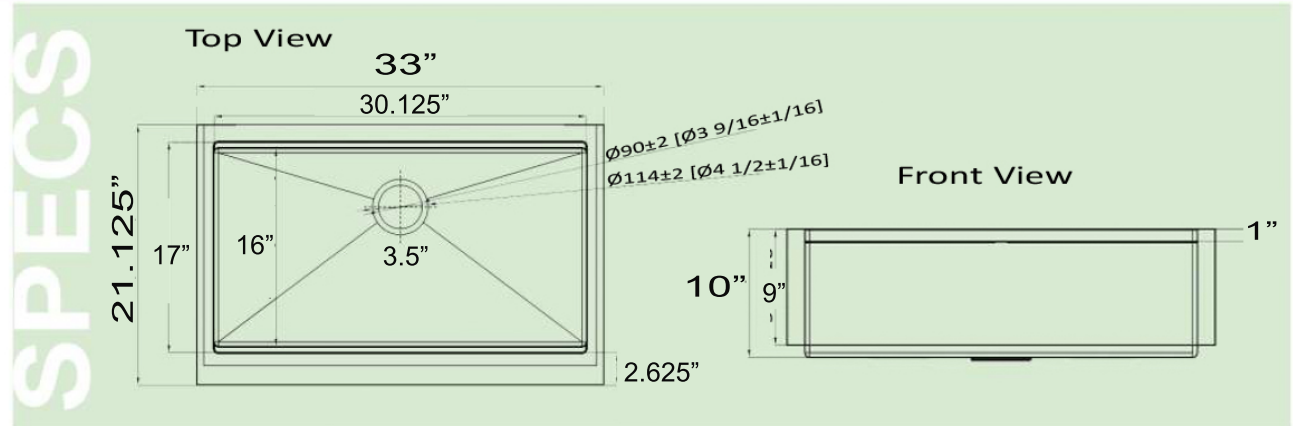

Overall Dimensions	Interior Dimensions	Apron Height	Bowl Depth	Drain Dimensions
33" X 21.125"	30.125" X 17" 30.125" X 16"	9"	10"	3.5" Opening

FEATURES:

- Premium 304, 16 gauge stainless steel kitchen sink
- Cutting Board, Roll Up Mat, Bottom Grid and Drain Included
- Brushed satin finish
- Limited lifetime manufacturer's warranty
- Insulated to reduce condensation
- Rubber padding is applied for noise reduction
- Requires apron-style base cabinet
- Tolerance is 1/16" - dimensions may vary slightly