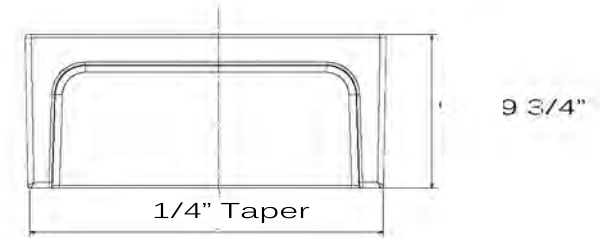

## Premium Fireclay Farmhouse Apron Sink

MODEL:  
**Chatham-24**

Overall Dimensions	Large Bowl	Apron Height	Bowl Depth	Drain Dimensions
24"x 18"	21"x 15"	9.75"	9"	3.5" Opening

### Please Be Advised

- (Nominal Dimensions\*) Actual Dimensions may vary by 1/4"
- Template Not included
- Custom Cabinet Required
- **Very Heavy** 2 Person lift Recommended