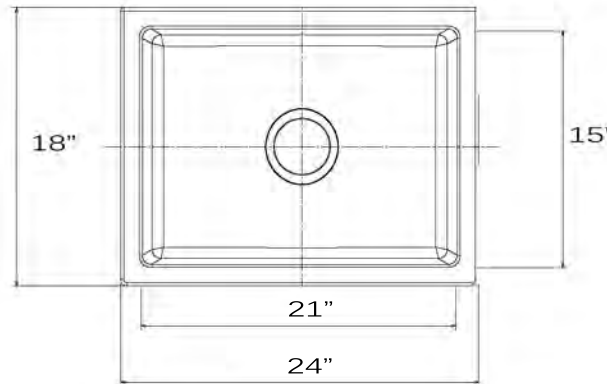

## Premium Fireclay Farmhouse Apron Sink

MODEL:  
**Chatham-24**

Overall Dimensions	Large Bowl	Apron Height	Bowl Depth	Drain Dimensions
24"x 18"	21"x 15"	9.75"	9"	3.5" Opening

### Please Be Advised

- (Nominal Dimensions\*) Actual Dimensions may vary by 1/4"
- Template Not included
- Custom Cabinet Required
- **Very Heavy** 2 Person lift Recommended