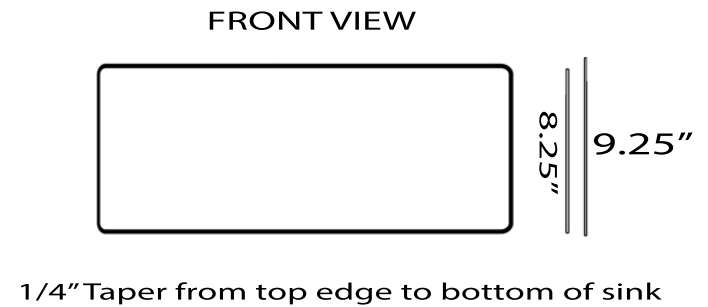

Vineyard Collection  
Premium Fireclay Farmhouse Apron Sink

MODEL:  
FCFS2418S-Concrete

Overall Dimensions	Interior Bowl	Apron Height	Bowl Depth	Drain Dimensions
23" x 18" x 9.25"	21" x 16" x 8.25"	9.25"	8.25"	3.5" Opening