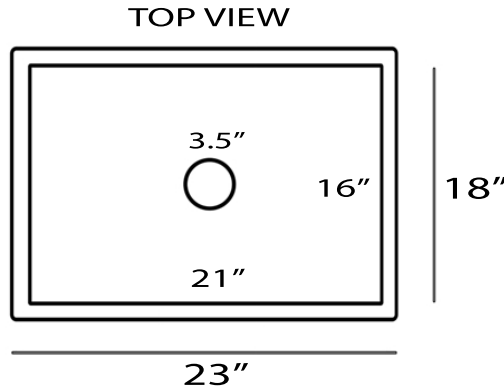

Vineyard Collection  
Premium Fireclay Farmhouse Apron Sink

MODEL:  
FCFS2418S-Concrete

Overall Dimensions	Interior Bowl	Apron Height	Bowl Depth	Drain Dimensions
23" x 18" x 9.25"	21" x 16" x 8.25"	9.25"	8.25"	3.5" Opening

Please Be Advised

- (Nominal Dimensions\*) Actual Dimensions may vary by 1/2"
- Template Not included
- Apron style base cabinet required/cradle to accomodate sink
- Grid is not available

PROJECT/ NAME: