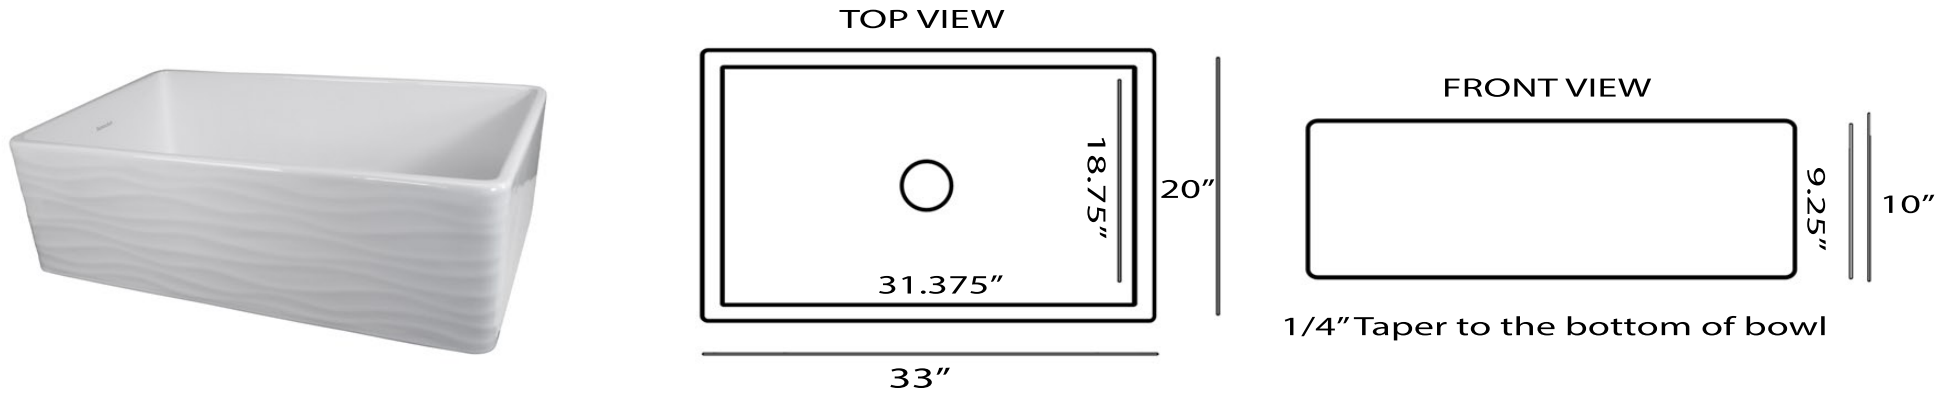

Vineyard Collection  
Premium Fireclay Farmhouse Apron Sink

MODEL:  
**FCFS3320S-W-WAVES**

Overall Dimensions	Large Bowl	Apron Height	Bowl Depth	Drain Dimensions
33 x 20 x 10"	31.375" x 18.75"	10"	9.25"	3.5" Opening