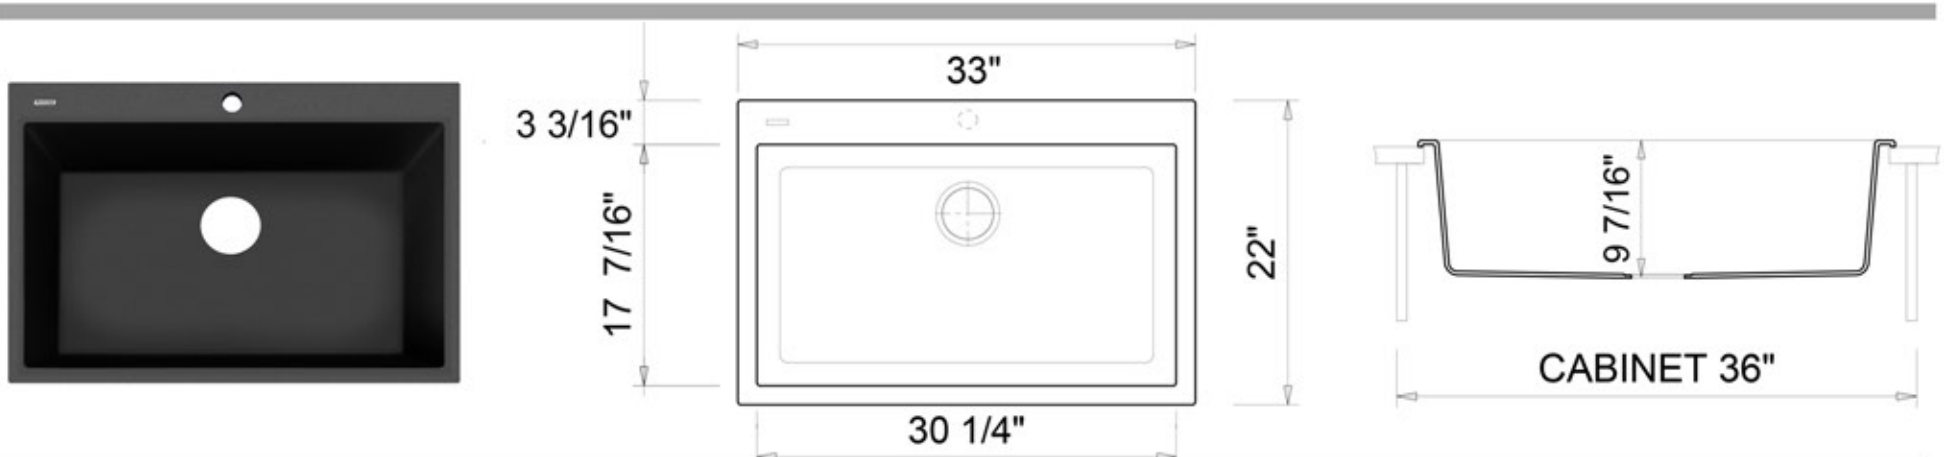

Granite Composite
 Premium Granite Composite
 Dual-mount Kitchen Sink

MODEL:
PR3322-DM-BL

Overall Dimensions	Interior Bowl	Bowl Depth	Height	Drain Dimension
33" x 22"	30.25" x 17.4375"	9.4375"	11"	3.5"

FEATURES