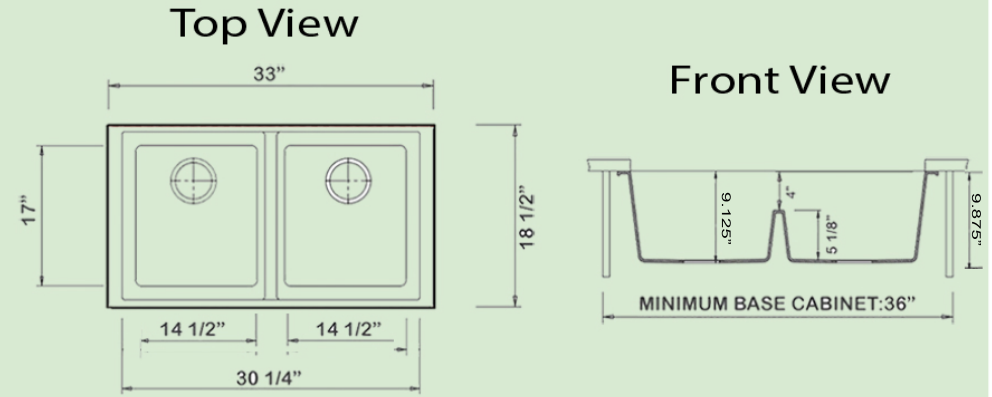

Plymouth Collection

33 Inch Double Bowl Undermount
Granite Composite Kitchen Sink

model:

PR5050-LDBL

Nantucket
S I N K S

www.NantucketSinksUSA.com
info@nantucketsinksusa.com

SPECS

OVERALL DIMENSIONS	INTERIOR BOWLS	BOWL DEPTH	DRAIN DIMENSIONS	BOTTOM GRID
33" x 18.5" x 9.875"	14.5" x 17"	9.125" Divider 5.125"	3.5" Standard Opening	N/A