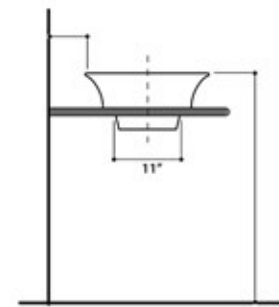

Regatta Collection
Fireclay Bathroom Vanity Sink

MODEL:
RC7304CON "BLUFF"

TOP VIEW

FRONT VIEW

SIDE VIEW

| Overall Dimensions | Interior Bowl | Interior Depth | Exterior Height | Drain Dimensions |
|--------------------|---------------|----------------|---------------------------------|------------------|
| 24.25" x 16.5" | 15" x 7" | 5.25" | 5.5" overall 3" from counter | 1.75" |

FEATURES

- Genuine Italian Fireclay
- Nominal Dimensions - Actual may vary by 1/4"
- Semi-recessed vessel mount; Template Not Included
- Hand-painted with genuine platinum
- Decorative pattern on the bowl interior
- No Overflow
- Made in Italy
- Do not clean with abrasive cleansers or pads
- Limited Warranty for manufacturer defects