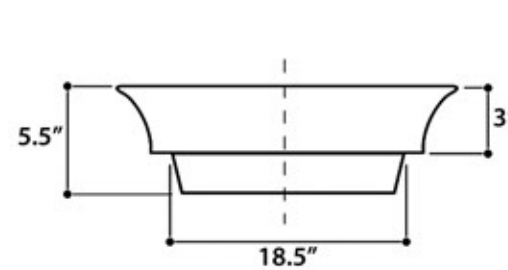

Regatta Collection
Fireclay Bathroom Vanity Sink

MODEL:
RC7304CON "BLUFF"

TOP VIEW

FRONT VIEW

SIDE VIEW

| Overall Dimensions | Interior Bowl | Interior Depth | Exterior Height | Drain Dimensions |
|--------------------|---------------|----------------|---------------------------------|------------------|
| 24.25" x 16.5" | 15" x 7" | 5.25" | 5.5" overall 3" from counter | 1.75" |

FEATURES

- Genuine Italian Fireclay
- Nominal Dimensions - Actual may vary by 1/4"
- Semi-recessed vessel mount; Template Not Included
- Hand-painted with genuine platinum
- Decorative pattern on the bowl interior
- No Overflow
- Made in Italy
- Do not clean with abrasive cleansers or pads
- Limited Warranty for manufacturer defects