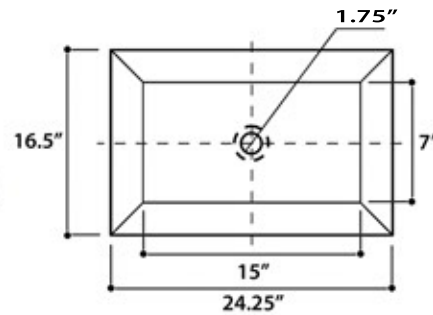

Regatta Collection
Fireclay Bathroom Vanity Sink

MODEL:
RC7304CON "BLUFF"

TOP VIEW

FRONT VIEW

SIDE VIEW

| Overall Dimensions | Interior Bowl | Interior Depth | Exterior Height | Drain Dimensions |
|--------------------|---------------|----------------|---------------------------------|------------------|
| 24.25" x 16.5" | 15" x 7" | 5.25" | 5.5" overall 3" from counter | 1.75" |

FEATURES

- Genuine Italian Fireclay
- Nominal Dimensions - Actual may vary by 1/4"
- Semi-recessed vessel mount; Template Not Included
- Hand-painted with genuine platinum
- Decorative pattern on the bowl interior
- No Overflow
- Made in Italy
- Do not clean with abrasive cleansers or pads
- Limited Warranty for manufacturer defects