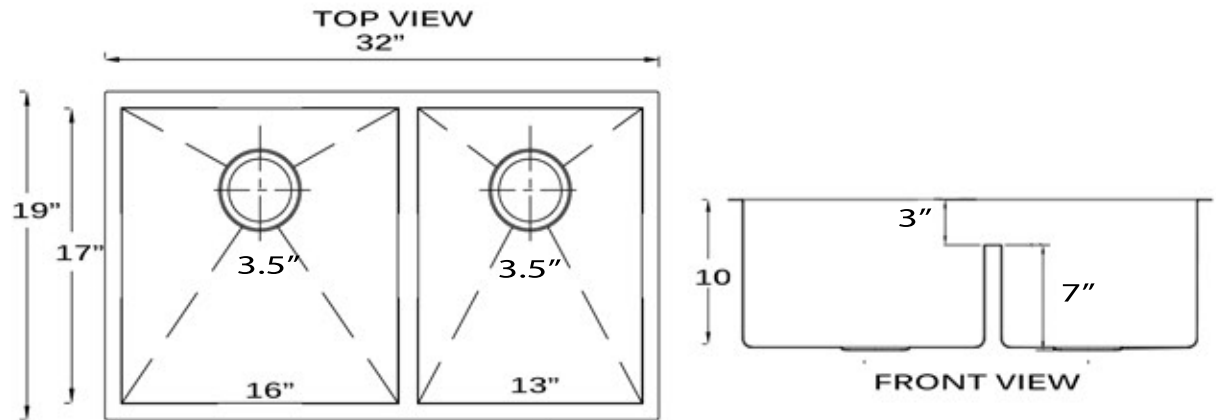

Pro Series Collection
 Premium Stainless Steel
 Small Radius Pro Undermount Kitchen Sink

MODEL: SR3219-OS-16

Overall Dimensions	Large Bowl	Small Bowl	Divider Height	Bowl Depth
32" x 19"	16" x 17"	13" x 17"	7"	10"