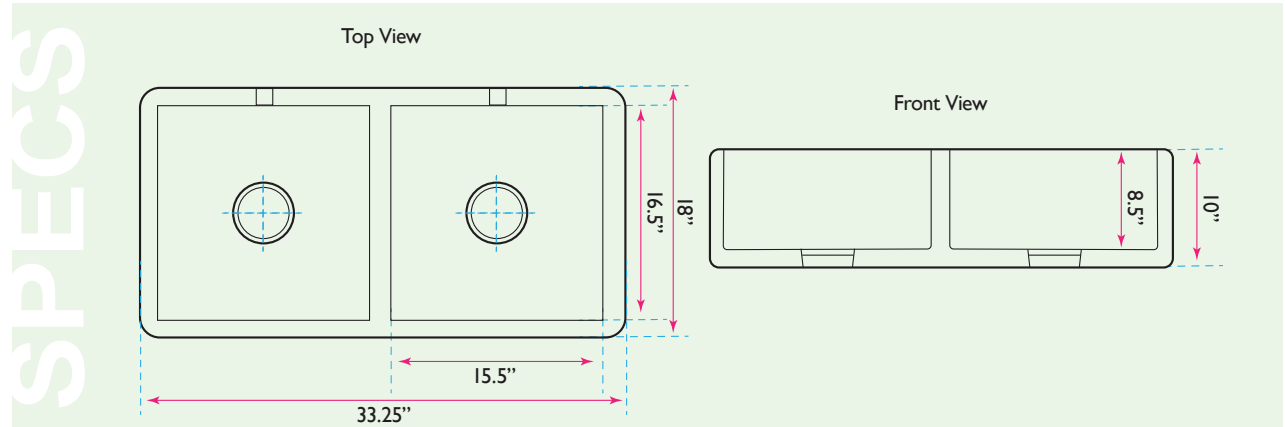

OVERALL DIMENSIONS	INTERIOR BOWL	APRON HEIGHT	INTERIOR BOWL DEPTH	DRAIN DIMENSIONS
33.25" x 18"	15.5" x 16.6"	10"	8.5"	3.5" Opening

FEATURES:

- Fireclay Double Bowl Farmhouse Apron Sink
- Template Not Included
- Very Heavy 2 Person Lift Recommended
- Limited Warranty
- Includes Drain & Grid
- Nominal Dimensions, actual may vary up to .25"
- Custom Cabinet Required
- Made in Turkey