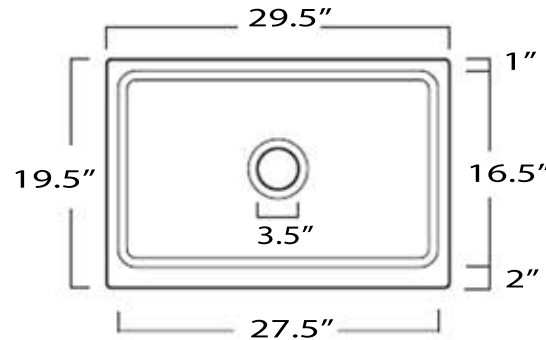

# Cape Collection

Premium Fireclay Farmhouse Apron Sink  
with Grid and Drain

MODEL:

**Yarmouth-30BG**

Overall Dimensions	Interior Bowl Opening	Apron Height	Bowl Depth	Drain Dimensions
29.5"x 19.5"	27.5"x 17.75"	9.75"	9"	3.5" Opening

## Features

- (Nominal Dimensions\*) Actual Dimensions may vary by 1/4"
- Template Not included
- Custom Cabinet Required
- Very Heavy 2 Person lift Recommended
- Premium Fireclay Sink with Decorative Apron
- 9" Depth Bowl
- Made in Italy
- Bottom Gride and Drain included
- Bowl tapers approx. 2" to bottom

PROJECT/ NAME:

ARCHITECT/CONTRACTOR:

MODEL:

JOB NOTES:

Bottom is 7/8" thick and may require an extended flange if purchaser uses drain other than included drain .