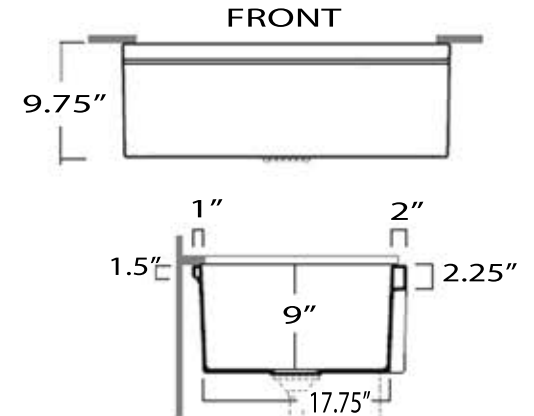

# Cape Collection

Premium Fireclay Farmhouse Apron Sink  
with Grid and Drain

MODEL:

**Yarmouth-30BG**

Overall Dimensions	Interior Bowl Opening	Apron Height	Bowl Depth	Drain Dimensions
29.5"x 19.5"	27.5"x 17.75"	9.75"	9"	3.5" Opening

## Features

- (Nominal Dimensions\*) Actual Dimensions may vary by 1/4"
- Template Not included
- Custom Cabinet Required
- Very Heavy 2 Person lift Recommended
- Premium Fireclay Sink with Decorative Apron
- 9" Depth Bowl
- Made in Italy
- Bottom Gride and Drain included
- Bowl tapers approx. 2" to bottom

PROJECT/ NAME:

ARCHITECT/CONTRACTOR:

MODEL:

JOB NOTES:

Bottom is 7/8" thick and may require an extended flange if purchaser uses drain other than included drain .