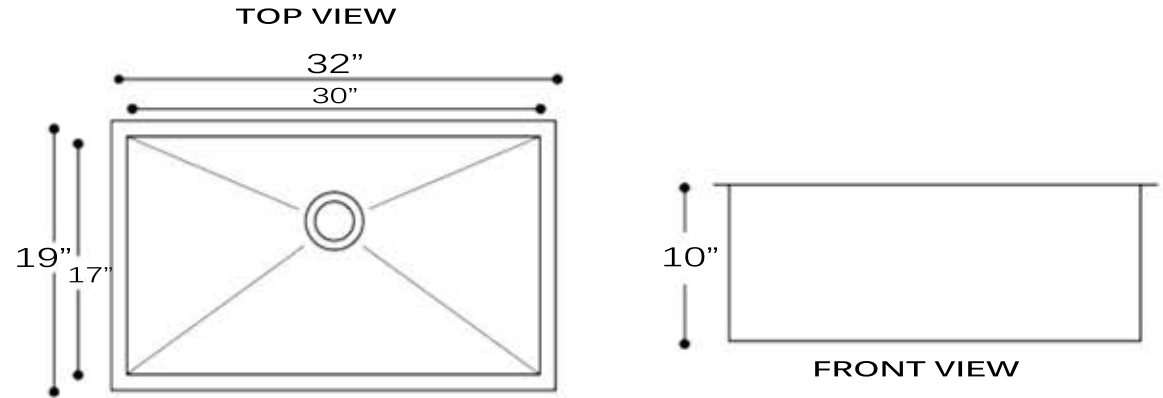

**Pro Series Collection**  
**Premium Stainless Steel**  
**Zero Radius Pro Undermount Kitchen Sink**

**MODEL:**  
**ZR3219-16**

| Overall Dimensions | Large Bowl | Bowl Depth | Bottom Grid/s | Reverse Model |
|--------------------|------------|------------|---------------|---------------|
| 32" X 19"          | 30" x 17"  | 10"        | BG3017        | NA            |

**FEATURES**

- Premium 304, 16 gauge Stainless Steel Kitchen Sink
- 10" Bowl Depth
- Brushed Satin Finish
- Limited Manufactures Warranty
- Insulated to Reduce Condensation
- Rubber Padding is Applied for Noise Reduction