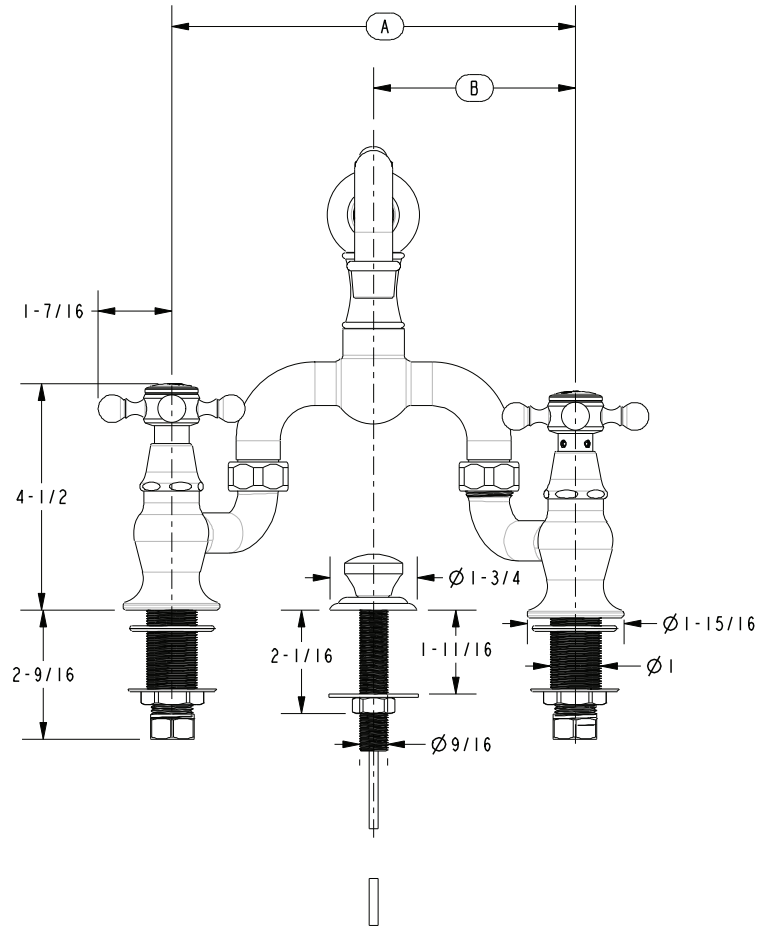

### Features

- Solid brass construction
- Bridge-style brass valve bodies
- Quarter-turn washerless ceramic disc valve cartridges
- ADA compliant traditional cross handles
- Swivel spout assembly
- Pop-up knob assembly with drain and tailpiece
- 6-3/8" (16.2 cm) spout height at outlet
- 7-3/16" (18.3 cm) spout reach (c-c)
- For 8" (20.3 cm) centers - Maximum 9-5/8" (24.9 cm)
- 1.2 gallons (4.5 liters) per minute maximum flow rate

### Product Specification Add "Color / Finish" suffix to Model number, below.

The Bridge Style Lavatory Faucet shall be made of solid brass construction. Faucet shall feature brass valve bodies with quarter-turn washerless ceramic disc valve cartridges. Faucet shall have a 1.2 gallons (4.5 liters) per minute maximum flow rate. Product shall be for 8" (20.3 cm) centers - Maximum 9-3/4" (24.8 cm). Product shall incorporate a 6-3/8" (16.2 cm) spout height at outlet and a 7-3/16" (18.3 cm) spout reach (c-c). Faucet shall include a pop-up knob assembly with drain and tailpiece and incorporate ADA compliant traditional cross handles. Bridge Style Lavatory Faucet shall be Newport Brass Model 930B/\_\_\_\_\_.

## PRODUCT DIMENSIONS *(Units are in inches)*

VARIABLE FAUCET SETUP

A	B	C	D
8	4	5-5/16	2-13/16
9-5/8	4-13/16	7-3/16	15/16