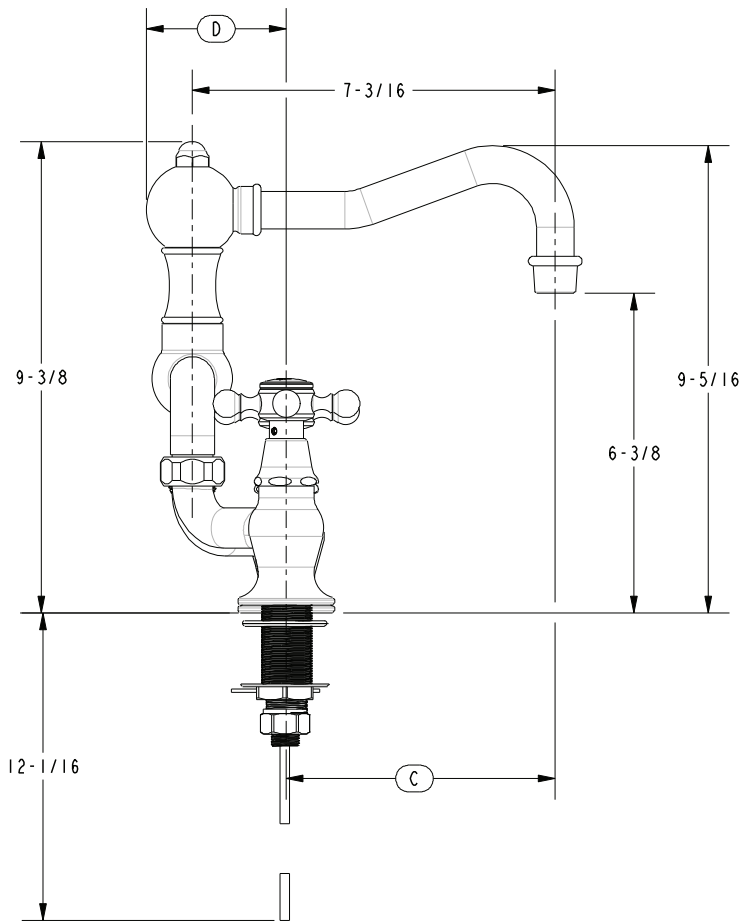

### Features

- Solid brass construction
- Bridge-style brass valve bodies
- Quarter-turn washerless ceramic disc valve cartridges
- ADA compliant traditional cross handles
- Swivel spout assembly
- Pop-up knob assembly with drain and tailpiece
- 6-3/8" (16.2 cm) spout height at outlet
- 7-3/16" (18.3 cm) spout reach (c-c)
- For 8" (20.3 cm) centers - Maximum 9-5/8" (24.9 cm)
- 1.2 gallons (4.5 liters) per minute maximum flow rate

### Product Specification Add "Color / Finish" suffix to Model number, below.

The Bridge Style Lavatory Faucet shall be made of solid brass construction. Faucet shall feature brass valve bodies with quarter-turn washerless ceramic disc valve cartridges. Faucet shall have a 1.2 gallons (4.5 liters) per minute maximum flow rate. Product shall be for 8" (20.3 cm) centers - Maximum 9-3/4" (24.8 cm). Product shall incorporate a 6-3/8" (16.2 cm) spout height at outlet and a 7-3/16" (18.3 cm) spout reach (c-c). Faucet shall include a pop-up knob assembly with drain and tailpiece and incorporate ADA compliant traditional cross handles. Bridge Style Lavatory Faucet shall be Newport Brass Model 930B/\_\_\_\_\_.

## PRODUCT DIMENSIONS *(Units are in inches)*

VARIABLE FAUCET SETUP

A	B	C	D
8	4	5-5/16	2-13/16
9-5/8	4-13/16	7-3/16	15/16