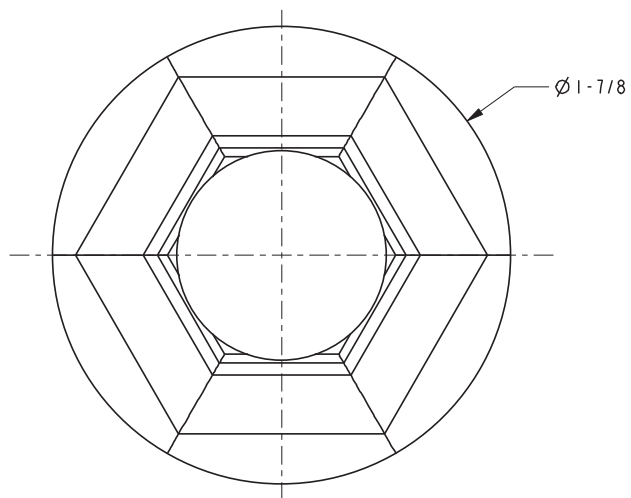

METROPOLE

Robe Hook **1200-1650**

Features

- Solid brass construction
- Complements Metropole product series

Codes / Standards Compliance

Meets or exceeds the following at date of manufacture:

- All applicable US Federal and State material regulations

Model	Description	Colors Finishes				
1200-1650	Single Robe Hook	<input type="checkbox"/> 10B	<input type="checkbox"/> 15	<input type="checkbox"/> 15S	<input type="checkbox"/> 26	<input type="checkbox"/> Other

1200-1650

PRODUCT DIMENSIONS *(Units are in inches)*

Metropole Robe Hook
1200-1650

NEWPORT BRASS
Flawless Beauty. From Faucet to Finish.™