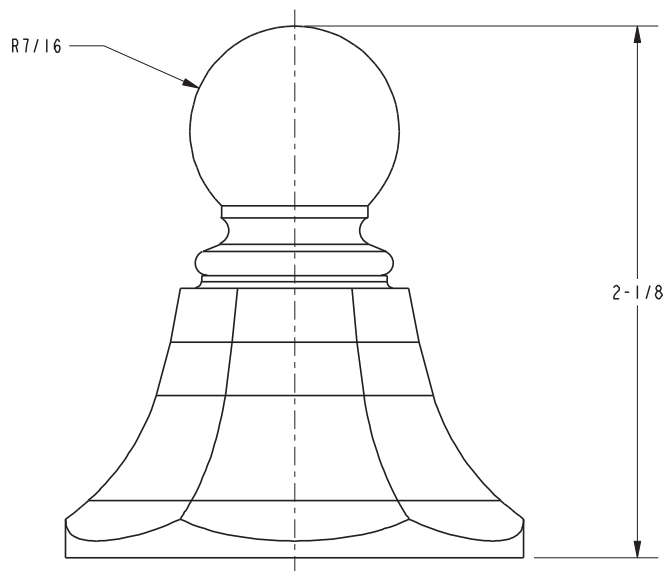

METROPOLE

Robe Hook **1200-1650**

Features

- Solid brass construction
- Complements Metropole product series

Codes / Standards Compliance

Meets or exceeds the following at date of manufacture:

- All applicable US Federal and State material regulations

1200-1650

PRODUCT DIMENSIONS *(Units are in inches)*

Metropole Robe Hook
1200-1650

NEWPORT BRASS
Flawless Beauty. From Faucet to Finish.™