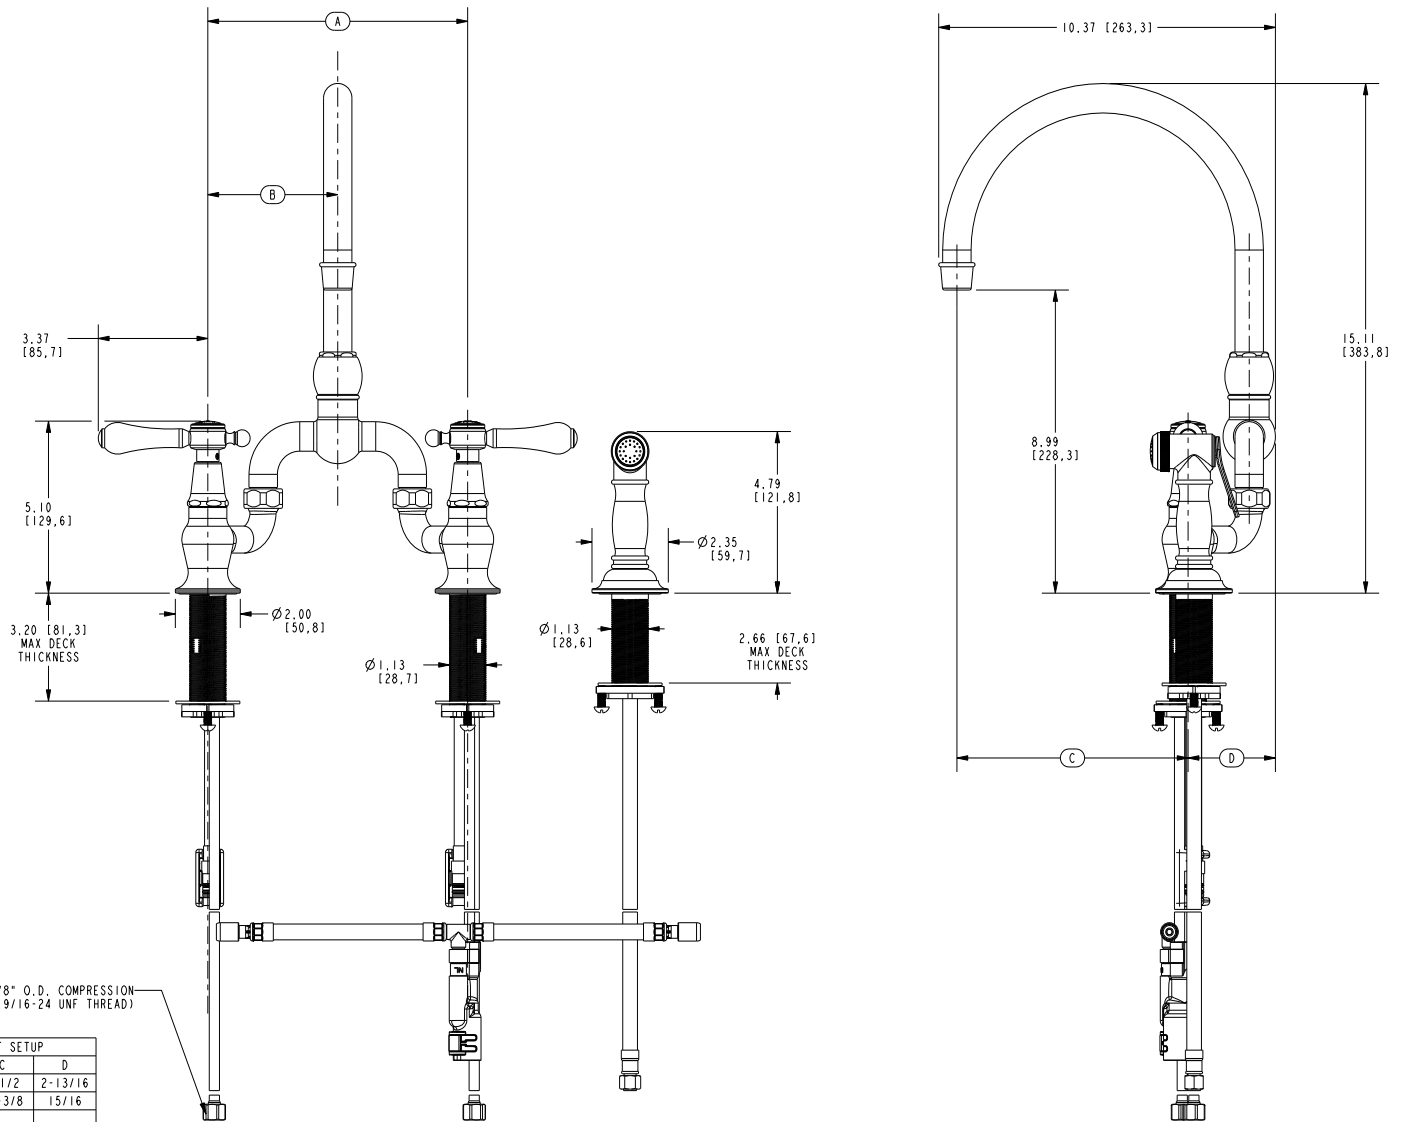

CHESTERFIELD

Features

- Solid brass construction
- Bridge-style brass valve bodies
- Quarter-turn washerless ceramic disc valve cartridges
- Swivel spout assembly
- Solid brass pull-out sidespray assembly
- 8.99" (22.8 cm) spout height at outlet
- 7.12" (18.1 cm) min. to 9.00" (22.8 cm) max. spout reach (c-c)
- For 8.00" (20.3 cm) centers
- ADA Complaint (Handles Only)
- 1.8 GPM (6.8 LPM) Max

Product Specification Add "Color / Finish" suffix to Model number, below.

The Bridge Style Kitchen Faucet shall be made of solid brass construction. Faucet shall incorporate a swivel spout assembly with integral side-spray diverter assembly and feature bridge-style brass valve bodies with quarter-turn washerless ceramic disc valve cartridges. Faucet shall have a 1.8 gallons (6.8 liters) per minute maximum flow rate. Product shall be for 8.00" (20.3 cm) centers. Product shall incorporate a 8.99" (22.8 cm) spout height at outlet and an 7.12" (18.1 cm) min. to 9.00" (22.8 cm) max. spout reach (c-c). Faucet shall incorporate traditional lever handles. Bridge-Style Kitchen Faucet with Sidespray shall be Newport Brass Model 9459/____ .

9459

PRODUCT DIMENSIONS *(Units are in inches)*

Product Dimensions are provided for reference only. For specific product installation guidelines, please reference the Installation Instructions of the product being installed.