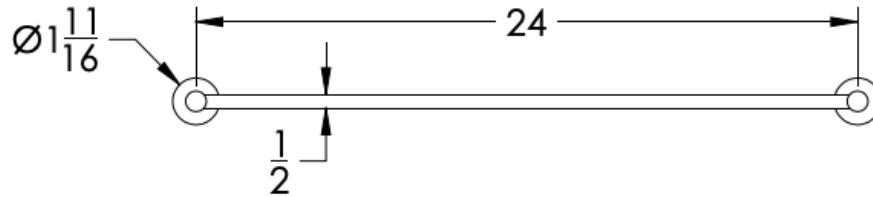

neelnox

LET
THERE
BE **DESIGN.**

FEATURES

- Premium 304 Grade Stainless Steel
- Solid Mount Construction
- Concealed Installation Hardware
- State of the art wall anchors included for installation on Dry wall or Tile

Dimensions in inches

FRONT

TOP

SIDE

NOTE: Dimensions subject to change without notice.