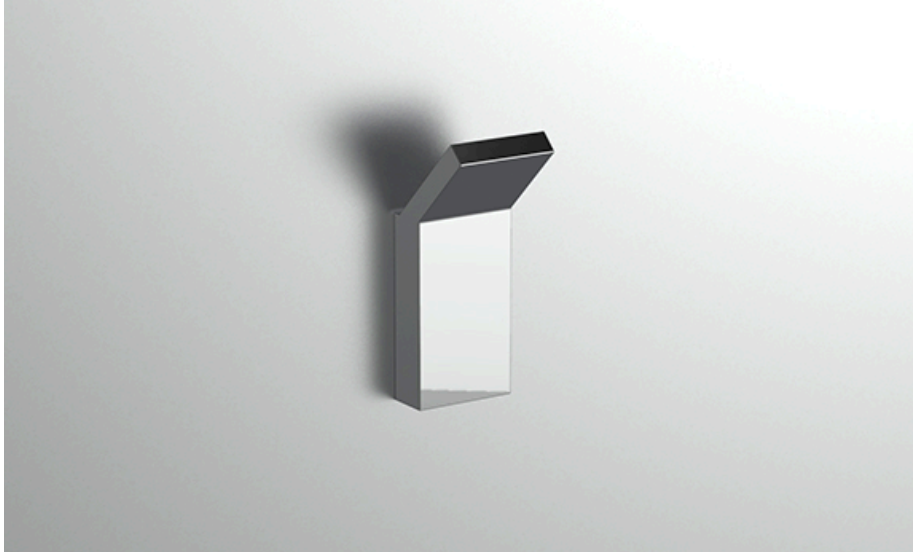

neelnox

LET
THERE
BE **DESIGN.**

FEATURES

- Premium 304 Grade Stainless Steel
- Solid Mount Construction
- Concealed Installation Hardware
- State of the art wall anchors included for installation on Dry wall or Tile

COLLECTION PRESIDENTIAL

ROBE HOOK

Model	Product	Finishes Available
PRS-RHS2	Robe Hook	Multiple finishes available. Over 23 finishes to choose from.

FINISHES

Polished (-P)	Antique Copper (-ACOP)	Polished Gold (-PGLD)
Brushed (-B)	Polished Brass (-PBRS)	Brushed Copper (-BCOP)
Brushed Gold (-BGLD)	Matte White (-WHT)	Brushed Rose Gold (-BRGD)
Matte Black (-BLK)	Brushed Modern Bronze (-BMBRZ)	Brushed Black (-BRBLK)
Oil Rubbed Bronze (-ORB)	Glossy White (-GWHT)	Polished Black (-PBLK)
Brushed Brass (-BBRS)	Polished Rose Gold (-PRGD)	Antique Nickel (-ANKL)
Brushed Bronze (-BBRZ)	Unlacquered Brass (-UBRS)	Black Nickel (-NKBL)
Antique Brass (-ABRS)	Polished Nickel (-PNKL)	