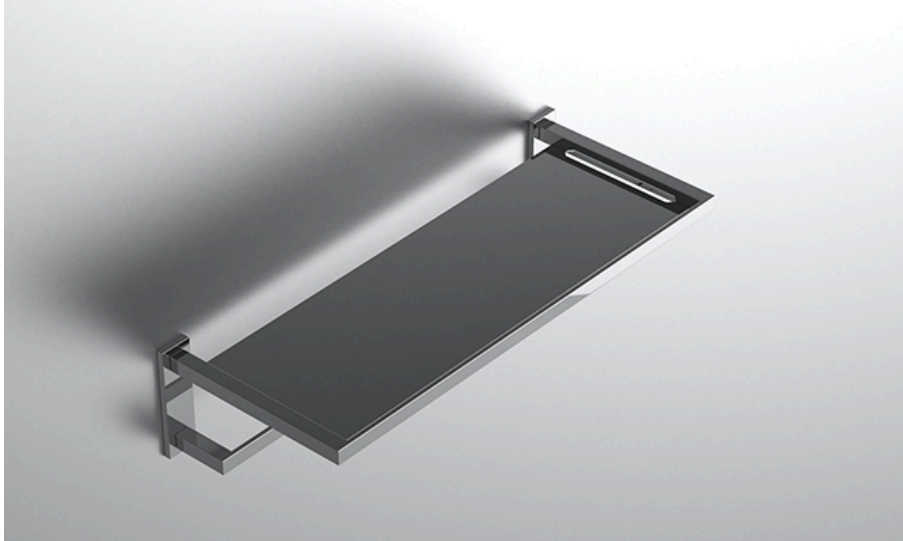

neelnox

LET
THERE
BE **DESIGN.**

FEATURES

- Premium 304 Grade Stainless Steel
- Solid Mount Construction
- Concealed Installation Hardware
- State of the art wall anchors included for installation on Dry wall or Tile

COLLECTION ICONIC

TOWEL RACK WITH BAR

Model	Product	Finishes Available
ICN-TRKB24	Towel Rack With Bar	Multiple finishes available. Over 23 finishes to choose from.

FINISHES

Polished (-P)	Antique Copper (-ACOP)	Polished Gold (-PGLD)
Brushed (-B)	Polished Brass (-PBRS)	Brushed Copper (-BCOP)
Brushed Gold (-BGLD)	Matte White (-WHT)	Brushed Rose Gold (-BRGD)
Matte Black (-BLK)	Brushed Modern Bronze (-BMBRZ)	Brushed Black (-BRBLK)
Oil Rubbed Bronze (-ORB)	Glossy White (-GWHT)	Polished Black (-PBLK)
Brushed Brass (-BBRS)	Polished Rose Gold (-PRGD)	Antique Nickel (-ANKL)
Brushed Bronze (-BBRZ)	Unlacquered Brass (-UBRS)	Black Nickel (-NKBL)
Antique Brass (-ABRS)	Polished Nickel (-PNKL)	