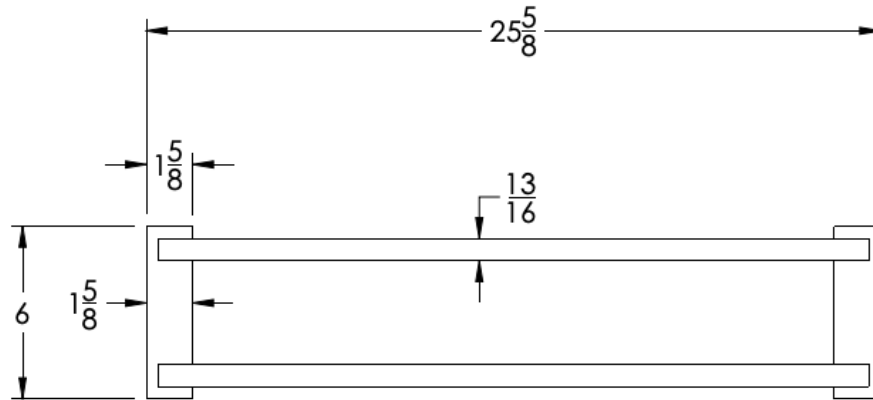

COLLECTION ICONIC

TOWEL RACK WITH BAR

Model	Product	Finishes Available
ICN-TRKB24	Towel Rack With Bar	Multiple finishes available. Over 23 finishes to choose from.

FINISHES

Polished (-P)	Antique Copper (-ACOP)	Polished Gold (-PGLD)
Brushed (-B)	Polished Brass (-PBRS)	Brushed Copper (-BCOP)
Brushed Gold (-BGLD)	Matte White (-WHT)	Brushed Rose Gold (-BRGD)
Matte Black (-BLK)	Brushed Modern Bronze (-BMBRZ)	Brushed Black (-BRBLK)
Oil Rubbed Bronze (-ORB)	Glossy White (-GWHT)	Polished Black (-PBLK)
Brushed Brass (-BBRS)	Polished Rose Gold (-PRGD)	Antique Nickel (-ANKL)
Brushed Bronze (-BBRZ)	Unlacquered Brass (-UBRS)	Black Nickel (-NKBL)
Antique Brass (-ABRS)	Polished Nickel (-PNKL)	

Dimensions in inches

FRONT

TOP

SIDE

NOTE: Dimensions subject to change without notice.