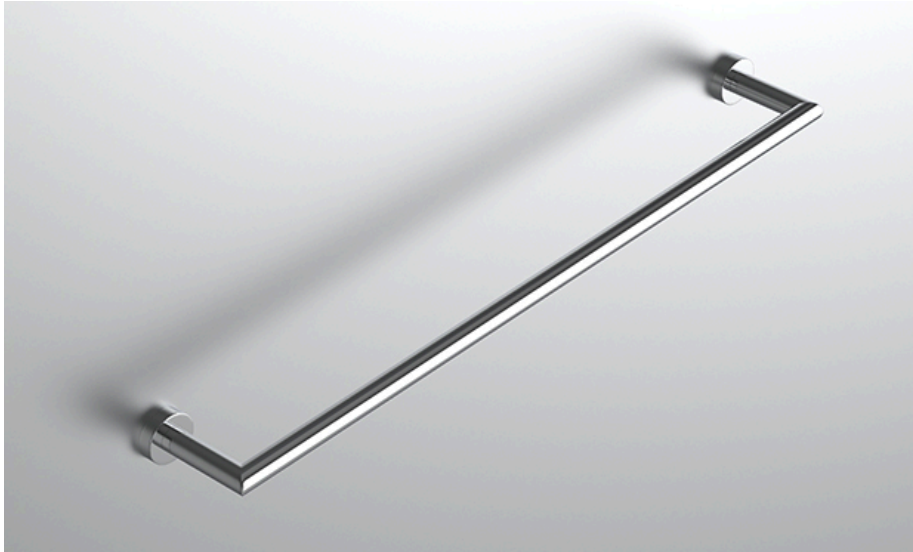

## FEATURES

- Premium 304 Grade Stainless Steel
- Solid Mount Construction
- Concealed Installation Hardware
- State of the art wall anchors included for installation on Dry wall or Tile