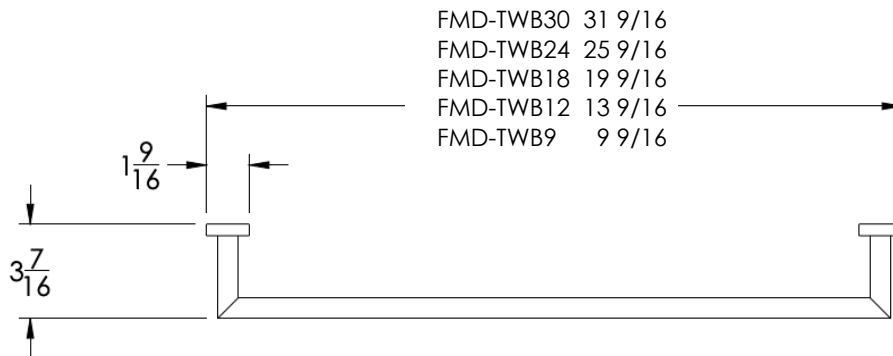

Dimensions in inches

FRONT

TOP

SIDE

NOTE: Dimensions subject to change without notice.