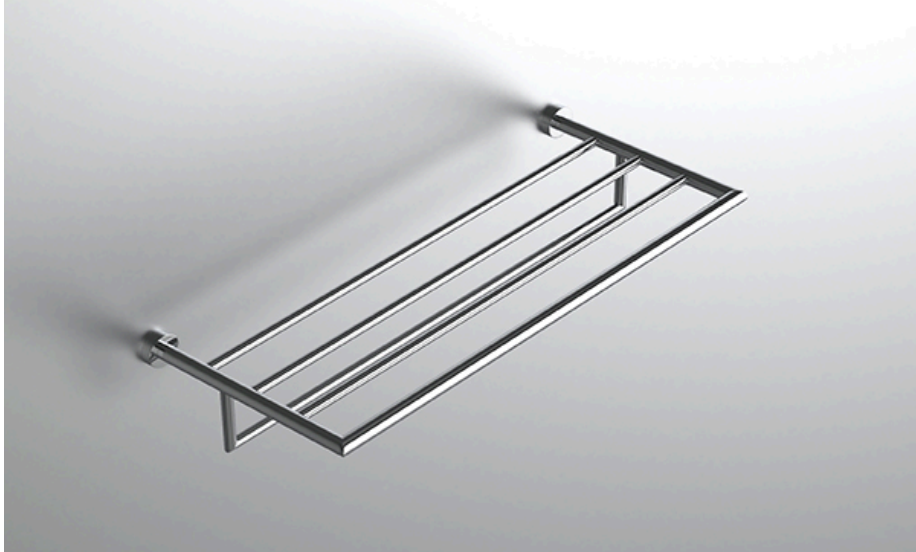

### FEATURES

- Premium 304 Grade Stainless Steel
- Solid Mount Construction
- Concealed Installation Hardware
- State of the art wall anchors included for installation on Dry wall or Tile

#### TOWEL RACK WITH BAR

Model	Product	Finishes Available
FMD-TRKB24	Towel Rack With Bar	Multiple finishes available. Over 23 finishes to choose from.