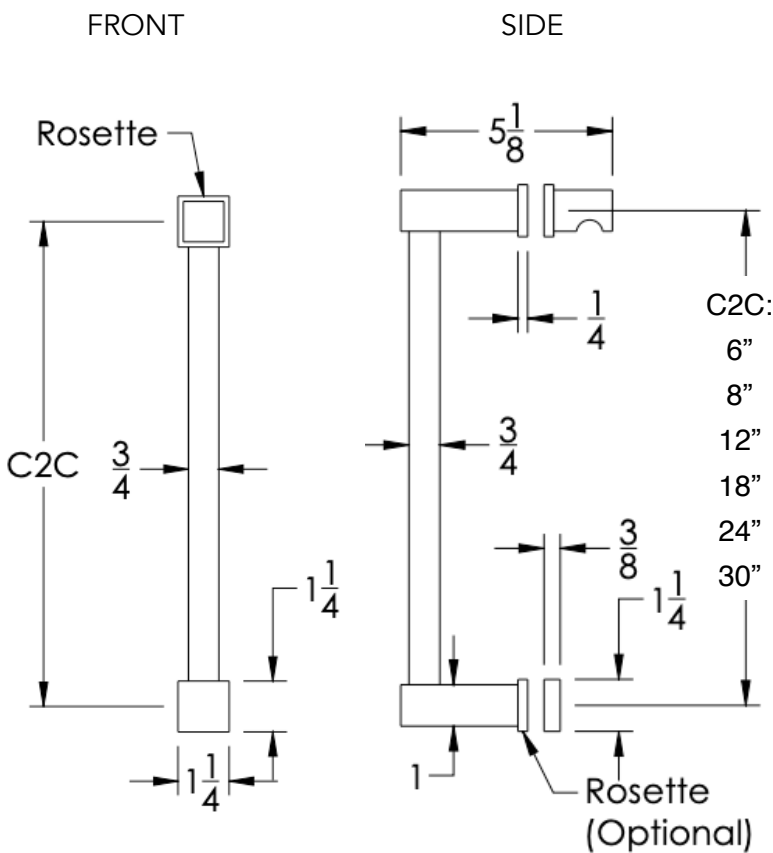

neelnox

LET
THERE
BE **DESIGN.**

FEATURES

- Premium 304 Grade Stainless Steel
- Solid Mount Construction
- Concealed Installation Hardware
- Solid End Cap provided for side opposite to the door for a seamless look

No Rosette

Medium Rosette

Single Door Handle
with Knob shown
with a medium Rosette

COLLECTION ARTE

SINGLE DOOR HANDLE WITH KNOB

Model	Product	Finishes Available
ART-SDKN <u>XX-XX</u>	Single Door Handle With Knob	Multiple finishes available. Over 23 finishes to choose from.

C2C	No Rosette	Medium Rosette
6"	ART-SDKN6-NR	ART-SDKN6-MR
8"	ART-SDKN8-NR	ART-SDKN8-MR
12"	ART-SDKN12-NR	ART-SDKN12-MR
18"	ART-SDKN18-NR	ART-SDKN18-MR
24"	ART-SDKN24-NR	ART-SDKN24-MR
30"	ART-SDKN30-NR	ART-SDKN30-MR

Installation Notes: Center to center hole drilling dimension are same as mentioned in column. Diameter of glass hole for installation is $\frac{1}{2}$ ".

Standard hardware supplied can accommodate glass thicknesses $\frac{1}{4}$ " to $\frac{1}{2}$ ". Please contact us for custom hardware in case glass thickness exceeds $\frac{1}{2}$ ".