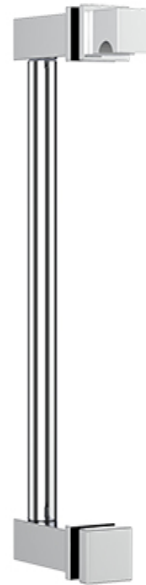

neelnox

LET
THERE
BE **DESIGN.**

FEATURES

- Premium 304 Grade Stainless Steel
- Solid Mount Construction
- Concealed Installation Hardware
- Solid End Cap provided for side opposite to the door for a seamless look

No Rosette

Medium Rosette

Single Door Handle
with Knob shown
with a medium Rosette

COLLECTION ARTE

SINGLE DOOR HANDLE WITH KNOB

Model	Product	Finishes Available
ART-SDKN <u>XX-XX</u>	Single Door Handle With Knob	Multiple finishes available. Over 23 finishes to choose from.

FINISHES			
Polished (-P)	Antique Copper (-ACOP)	Polished Gold (-PGLD)	
Brushed (-B)	Polished Brass (-PBRS)	Brushed Copper (-BCOP)	
Brushed Gold (-BGLD)	Matte White (-WHT)	Brushed Rose Gold (-BRGD)	
Matte Black (-BLK)	Brushed Modern Bronze (-BMBRZ)	Brushed Black (-BRBLK)	
Oil Rubbed Bronze (-ORB)	Glossy White (-GWHT)	Polished Black (-PBLK)	
Brushed Brass (-BBRS)	Polished Rose Gold (-PRGD)	Antique Nickel (-ANKL)	
Brushed Bronze (-BBRZ)	Unlacquered Brass (-UBRS)	Black Nickel (-NKBL)	
Antique Brass (-ABRS)	Polished Nickel (-PNKL)		

C2C	No Rosette	Medium Rosette
6"	ART-SDKN6-NR	ART-SDKN6-MR
8"	ART-SDKN8-NR	ART-SDKN8-MR
12"	ART-SDKN12-NR	ART-SDKN12-MR
18"	ART-SDKN18-NR	ART-SDKN18-MR
24"	ART-SDKN24-NR	ART-SDKN24-MR
30"	ART-SDKN30-NR	ART-SDKN30-MR