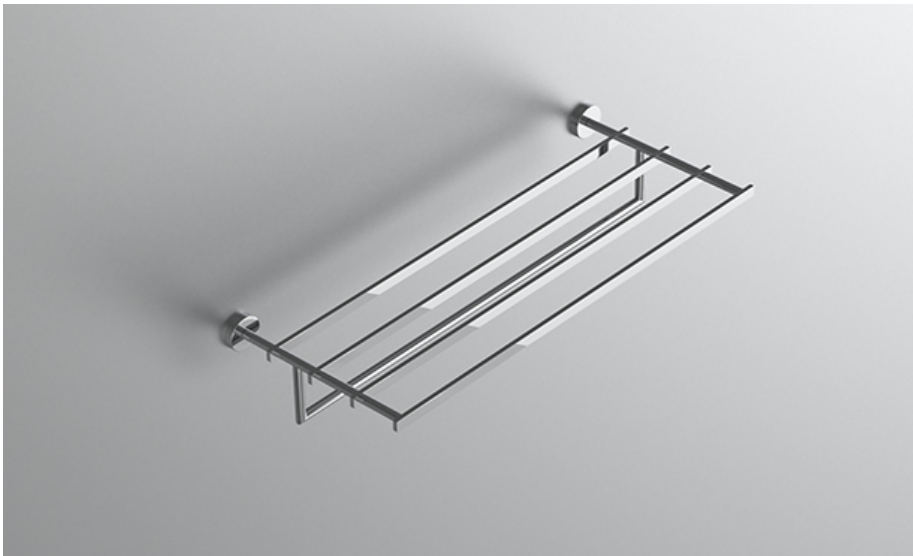

## FEATURES

- Premium 304 Grade Stainless Steel
- Solid Mount Construction
- Concealed Installation Hardware
- State of the art wall anchors included for installation on Dry wall or Tile

### TOWEL RACK WITH BAR

Model	Product	Finishes Available
FRS-TRKB24	Towel Rack With Bar	Multiple finishes available. Over 23 finishes to choose from.

FINISHES			
	Polished (-P)	Antique Copper (-ACOP)	Polished Gold (-PGLD)
	Brushed (-B)	Polished Brass (-PBRS)	Brushed Copper (-BCOP)
	Brushed Gold (-BGLD)	Matte White (-WHT)	Brushed Rose Gold (-BRGD)
	Matte Black (-BLK)	Brushed Modern Bronze (-BMBRZ)	Brushed Black (-BRBLK)
	Oil Rubbed Bronze (-ORB)	Glossy White (-GWHT)	Polished Black (-PBLK)
	Brushed Brass (-BBRS)	Polished Rose Gold (-PRGD)	Antique Nickel (-ANKL)
	Brushed Bronze (-BBRZ)	Unlacquered Brass (-UBRS)	Black Nickel (-NKBL)
	Antique Brass (-ABRS)	Polished Nickel (-PNKL)	