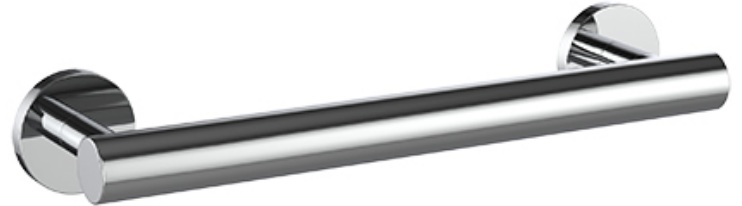

neelnox

LET
THERE
BE **DESIGN.**

FEATURES

- Premium 304 Grade Stainless Steel
- Solid Mount Construction
- Concealed Installation Hardware
- ADA Compliant

ADA Compliant

COLLECTION MASTERPIECE

GRAB BAR

| Model | Product | Finishes Available |
|--------------|--------------|---|
| MST-GRB-12-P | 12" Grab Bar | Multiple finishes available. Over 23 finishes to choose from. |
| MST-GRB-18-P | 18" Grab Bar | |
| MST-GRB-24-P | 24" Grab Bar | |
| MST-GRB-30-P | 30" Grab Bar | |
| MST-GRB-36-P | 36" Grab Bar | |
| MST-GRB-42-P | 42" Grab Bar | |

FINISHES

| | | |
|--------------------------|--------------------------------|---------------------------|
| Polished (-P) | Antique Copper (-ACOP) | Polished Gold (-PGLD) |
| Brushed (-B) | Polished Brass (-PBRS) | Brushed Copper (-BCOP) |
| Brushed Gold (-BGLD) | Matte White (-WHT) | Brushed Rose Gold (-BRGD) |
| Matte Black (-BLK) | Brushed Modern Bronze (-BMBRZ) | Brushed Black (-BRBLK) |
| Oil Rubbed Bronze (-ORB) | Glossy White (-GWHT) | Polished Black (-PBLK) |
| Brushed Brass (-BBRS) | Polished Rose Gold (-PRGD) | Antique Nickel (-ANKL) |
| Brushed Bronze (-BBRZ) | Unlacquered Brass (-UBRS) | Black Nickel (-NKBL) |
| Antique Brass (-ABRS) | Polished Nickel (-PNKL) | |