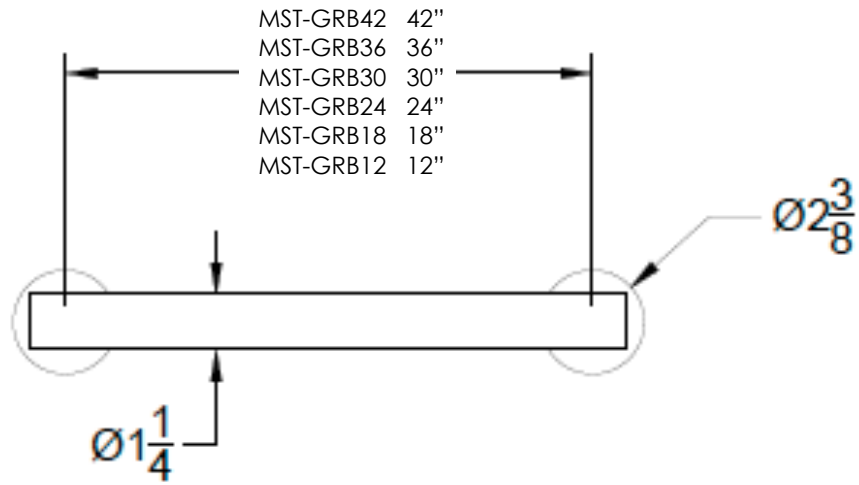

neelnox

LET
THERE
BE **DESIGN.**

FEATURES

- Premium 304 Grade Stainless Steel
- Solid Mount Construction
- Concealed Installation Hardware
- ADA Compliant

ADA Compliant

COLLECTION MASTERPIECE

GRAB BAR

| Model | Product | Finishes Available |
|--------------|--------------|---|
| MST-GRB-12-P | 12" Grab Bar | Multiple finishes available. Over 23 finishes to choose from. |
| MST-GRB-18-P | 18" Grab Bar | |
| MST-GRB-24-P | 24" Grab Bar | |
| MST-GRB-30-P | 30" Grab Bar | |
| MST-GRB-36-P | 36" Grab Bar | |
| MST-GRB-42-P | 42" Grab Bar | |

Dimensions in inches

FRONT

TOP

SIDE

NOTE: Dimensions subject to change without notice.