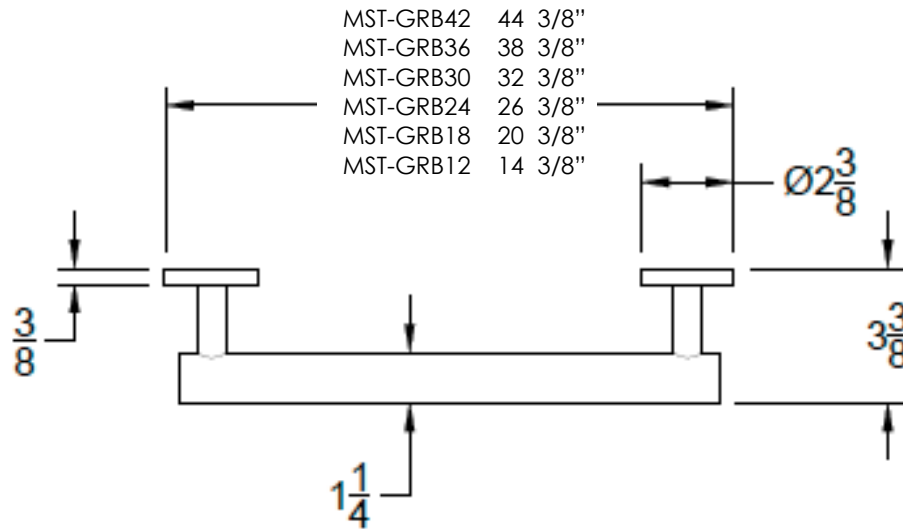

neelnox

LET
THERE
BE **DESIGN.**

FEATURES

- Premium 304 Grade Stainless Steel
- Solid Mount Construction
- Concealed Installation Hardware
- ADA Compliant

ADA Compliant

COLLECTION MASTERPIECE

GRAB BAR

| Model | Product | Finishes Available |
|--------------|--------------|---|
| MST-GRB-12-P | 12" Grab Bar | Multiple finishes available. Over 23 finishes to choose from. |
| MST-GRB-18-P | 18" Grab Bar | |
| MST-GRB-24-P | 24" Grab Bar | |
| MST-GRB-30-P | 30" Grab Bar | |
| MST-GRB-36-P | 36" Grab Bar | |
| MST-GRB-42-P | 42" Grab Bar | |

Dimensions in inches

FRONT

TOP

SIDE

NOTE: Dimensions subject to change without notice.