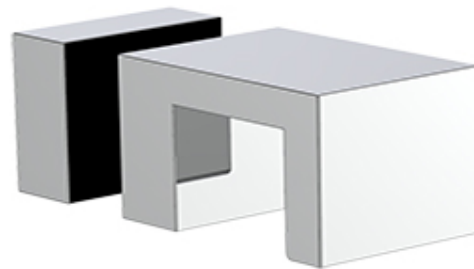

neelnox

LET
THERE
BE **DESIGN.**

FEATURES

- Premium 304 Grade Stainless Steel
- Solid Mount Construction
- Concealed Installation Hardware
- Solid End Cap provided for side opposite to the door for a seamless look

Single Knob shown with a Small Rosette

Small Rosette

COLLECTION AVANT GARDE

SINGLE KNOB

Model	Product	Finishes Available
AVG-KNS-GR <u>XX-XX</u>	Single Knob	Multiple finishes available. Over 23 finishes to choose from.

FRONT

SIDE

TOP

Small Rosette

Installation Notes: Center to center hole drilling dimension are same as mentioned in column. Diameter of glass hole for installation is 1/2".

Standard hardware supplied can accommodate glass thicknesses 1/4" to 1/2". Please contact us for custom hardware in case glass thickness exceeds 1/2".