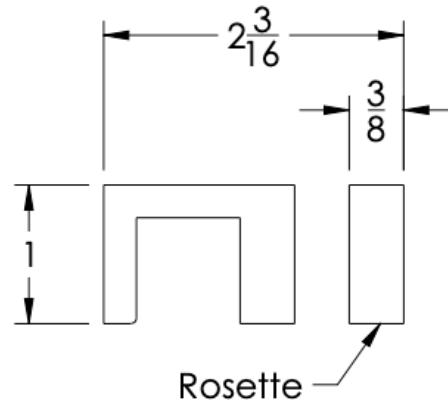

neelnox

LET
THERE
BE **DESIGN.**

FEATURES

- Premium 304 Grade Stainless Steel
- Solid Mount Construction
- Concealed Installation Hardware
- Solid End Cap provided for side opposite to the door for a seamless look

Single Knob shown with a Small Rosette

Small Rosette

COLLECTION AVANT GARDE

SINGLE KNOB

Model	Product	Finishes Available
AVG-KNS-GR <u>XX-XX</u>	Single Knob	Multiple finishes available. Over 23 finishes to choose from.

FRONT

SIDE

TOP

Small Rosette

Installation Notes: Center to center hole drilling dimension are same as mentioned in column. Diameter of glass hole for installation is 1/2".

Standard hardware supplied can accommodate glass thicknesses 1/4" to 1/2". Please contact us for custom hardware in case glass thickness exceeds 1/2".

Dimensions in inches

NOTE: Dimensions subject to change without notice.