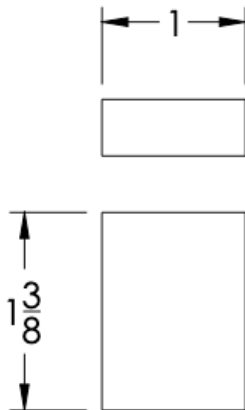

FRONT

SIDE

TOP

Small Rosette

Installation Notes: Center to center hole drilling dimension are same as mentioned in column. Diameter of glass hole for installation is 1/2".

Standard hardware supplied can accommodate glass thicknesses 1/4" to 1/2". Please contact us for custom hardware in case glass thickness exceeds 1/2".

Dimensions in inches

NOTE: Dimensions subject to change without notice.