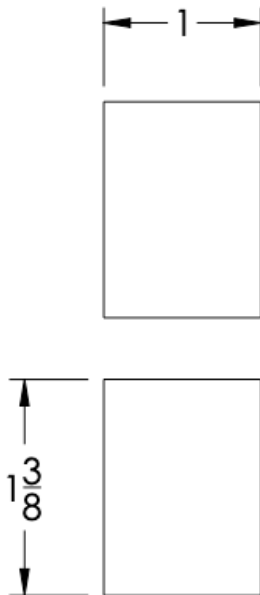

FRONT

SIDE

TOP

Small Rosette

Installation Notes: Center to center hole drilling dimension are same as mentioned in column. Diameter of glass hole for installation is 1/2".

Standard hardware supplied can accommodate glass thicknesses 1/4" to 1/2". Please contact us for custom hardware in case glass thickness exceeds 1/2".

Dimensions in inches

NOTE: Dimensions subject to change without notice.