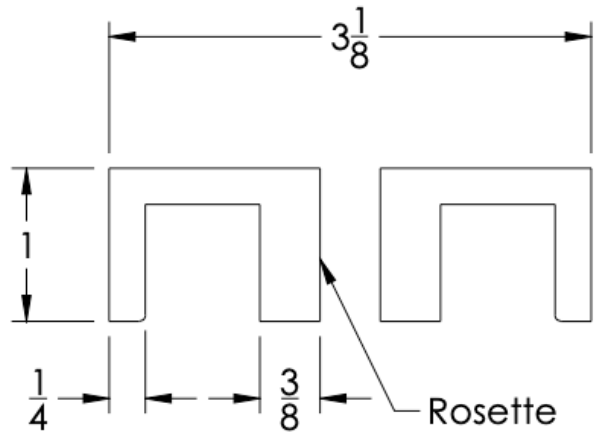

neelnox

LET
THERE
BE **DESIGN.**

FEATURES

- Premium 304 Grade Stainless Steel
- Solid Mount Construction
- Concealed Installation Hardware
- Solid End Cap provided for side opposite to the door for a seamless look

FRONT

SIDE

TOP

Small Rosette

Installation Notes: Center to center hole drilling dimension are same as mentioned in column. Diameter of glass hole for installation is 1/2".

Standard hardware supplied can accommodate glass thicknesses 1/4" to 1/2". Please contact us for custom hardware in case glass thickness exceeds 1/2".

Dimensions in inches

NOTE: Dimensions subject to change without notice.