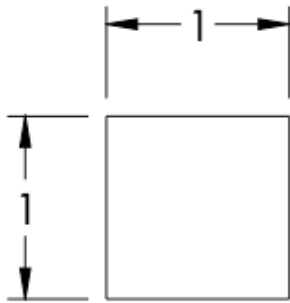

neelnox

LET
THERE
BE **DESIGN.**

FEATURES

- Premium 304 Grade Stainless Steel
- Solid Mount Construction
- Concealed Installation Hardware
- Solid End Cap provided for side opposite to the door for a seamless look

FRONT

SIDE

TOP

Small Rosette

Installation Notes: Center to center hole drilling dimension are same as mentioned in column. Diameter of glass hole for installation is 1/2".

Standard hardware supplied can accommodate glass thicknesses 1/4" to 1/2". Please contact us for custom hardware in case glass thickness exceeds 1/2".