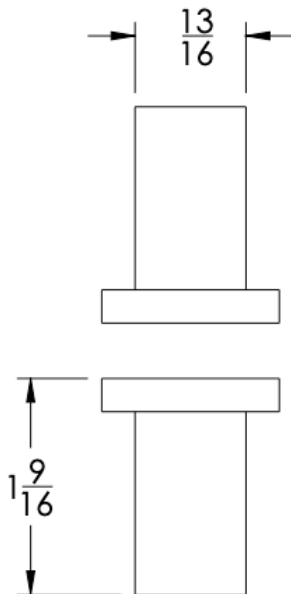

No Rosette	Medium Rosette
UNI-KNDB-NR	UNI-KNDB-MR

FRONT

SIDE

TOP

No Rosette

Medium Rosette

Installation Notes: Center to center hole drilling dimension are same as mentioned in column. Diameter of glass hole for installation is 1/2".

Standard hardware supplied can accommodate glass thicknesses 1/4" to 1/2". Please contact us for custom hardware in case glass thickness exceeds 1/2".

Dimensions in inches

NOTE: Dimensions subject to change without notice.