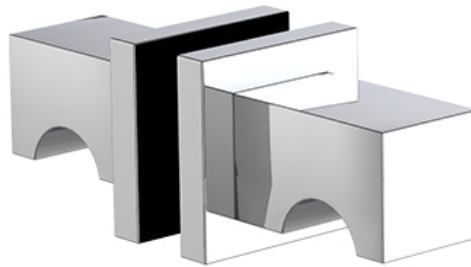

neelnox

LET
THERE
BE **DESIGN.**

FEATURES

- Premium 304 Grade Stainless Steel
- Solid Mount Construction
- Concealed Installation Hardware
- Solid End Cap provided for side opposite to the door for a seamless look

Double Knob shown
with a Medium Rosette

No Rosette

Medium Rosette

COLLECTION UNIVERSAL B

DOUBLE KNOB

Model	Product	Finishes Available
UNI-KNDB <u>XX-XX</u>	Double Knob	Multiple finishes available. Over 23 finishes to choose from.

No Rosette	Medium Rosette
UNI-KNDB-NR	UNI-KNDB-MR

FRONT

SIDE

TOP

No Rosette

Medium Rosette

Installation Notes: Center to center hole drilling dimension are same as mentioned in column. Diameter of glass hole for installation is 1/2".