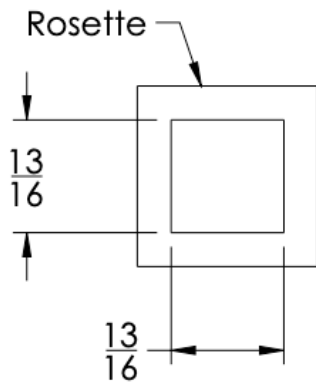

neelnox

LET
THERE
BE **DESIGN.**

FEATURES

- Premium 304 Grade Stainless Steel
- Solid Mount Construction
- Concealed Installation Hardware
- Solid End Cap provided for side opposite to the door for a seamless look

No Rosette	Medium Rosette
UNI-KNDB-NR	UNI-KNDB-MR

FRONT

SIDE

TOP

No Rosette

Medium Rosette

Installation Notes: Center to center hole drilling dimension are same as mentioned in column. Diameter of glass hole for installation is 1/2".