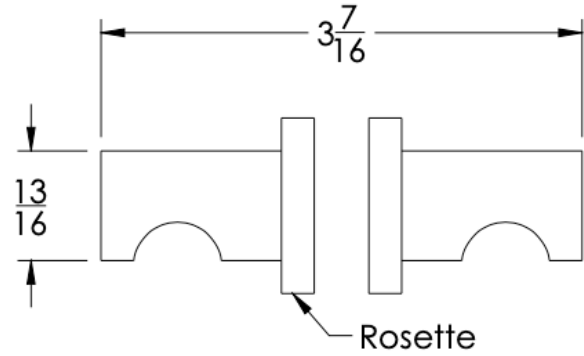

neelnox

LET
THERE
BE **DESIGN.**

FEATURES

- Premium 304 Grade Stainless Steel
- Solid Mount Construction
- Concealed Installation Hardware
- Solid End Cap provided for side opposite to the door for a seamless look

No Rosette	Medium Rosette
UNI-KNDB-NR	UNI-KNDB-MR

FRONT

SIDE

TOP

No Rosette

Medium Rosette

Installation Notes: Center to center hole drilling dimension are same as mentioned in column. Diameter of glass hole for installation is 1/2".