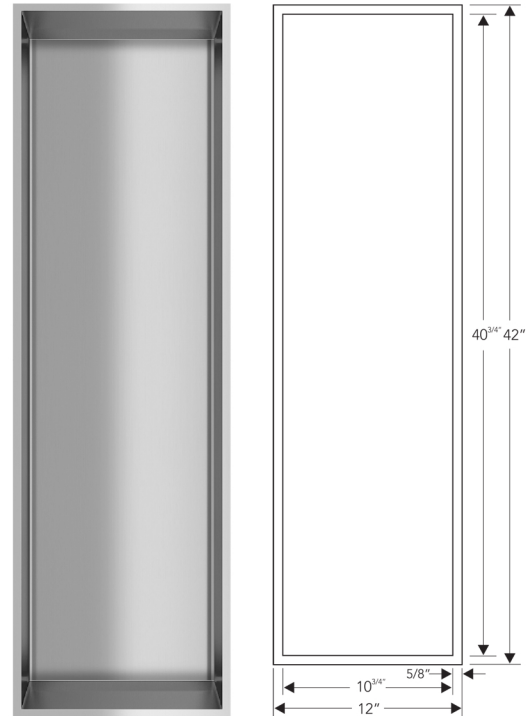

Neelnox

Y I S H E L F Specifications

FEATURES

- Premium 304 Grade Stainless Steel
- Flushmount Profile
- Equipped with SoundDefy™ noise concealing technology
- Sloped bottom ensures proper drainage of water.
- Y I B O N D adhesive included to tile the back of the shelf as per client's preference.
- Optional Top Mount Installation as per client's preference.
- Fillers provided to Flushmount with tiles of thicknesses 4mm, 6mm, 8mm, 10mm & 12mm
- No installation hardware required.

Model	Finish	Profile	Size(Inner)	Size(Outer)	Rim	Depth	Bottom Slope
Y-27B	Brushed	Flushmount	10 ^{3/4} x 40 ^{3/4} inches 275 x 1037 mm	12 x 42 inches 305 x 1067 mm	5/8 inches 15 mm	3 ^{3/4} inches 95 mm	3/16 inches 5 mm
Y-27P	Polished						
Y-27 WHT	White						
Y-27 BLK	Black						
Y-27 ORB	Oil Rubbed Bronze						
Y-27 LGR	Lime Green						
Y-27 ORNG	Orange						