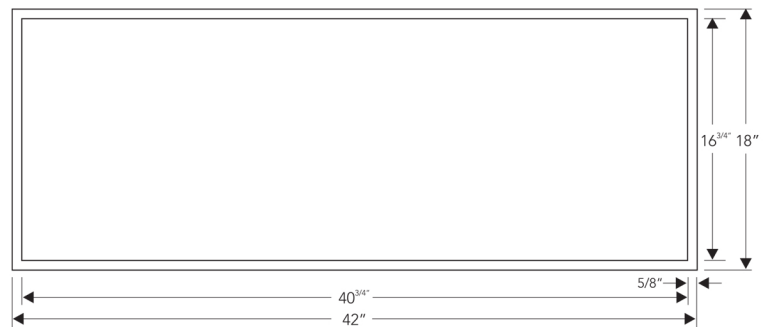

### FEATURES

- Premium 304 Grade Stainless Steel
- Flushmount Profile
- Equipped with SoundDefy™ noise concealing technology
- Sloped bottom ensures proper drainage of water.
- Y I B O N D adhesive included to tile the back of the shelf as per client's preference.
- Optional Top Mount Installation as per client's preference.
- Fillers provided to Flushmount with tiles of thicknesses 4mm, 6mm, 8mm, 10mm & 12mm
- No installation hardware required.

Model	Finish	Profile	Size(Inner)	Size(Outer)	Rim	Depth	Bottom Slope
Y-29B	Brushed	Flushmount	40 <sup>3/4</sup> x 16 <sup>3/4</sup> inches 1037 x 424 mm	42 x 18 inches 1067 x 457 mm	5/8 inches 15 mm	3 <sup>3/4</sup> inches 95 mm	3/16 inches 5 mm
Y-29P	Polished						
Y-29 WHT	White						
Y-29 BLK	Black						
Y-29 ORB	Oil Rubbed Bronze						
Y-29 LGR	Lime Green						
Y-29 ORNG	Orange						