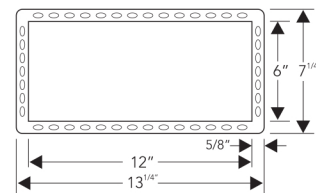

Neelnox

Y I S H E L F Specifications

FEATURES

- Premium 304 Grade Stainless Steel
- Undermount Profile
- Equipped with SoundDefy™ noise concealing technology
- Sloped bottom ensures proper drainage of water.
- Y I B O N D adhesive included to tile the back of the shelf as per client's preference.
- No installation hardware required.

Model	Finish	Profile	Size(Inner)	Size(Outer)	Rim	Depth	Bottom Slope
Y-2B	Brushed	Undermount	12 x 6 inches 305 x 152 mm	13 ^{1/4} x 7 ^{1/4} inches 335 x 182 mm	5/8 inches 15 mm	3 ^{3/4} inches 95 mm	3/16 inches 5 mm
Y-2P	Polished						
Y-2 WHT	White						
Y-2 BLK	Black						
Y-2 ORB	Oil Rubbed Bronze						
Y-2 LGR	Lime Green						
Y-2 ORNG	Orange						