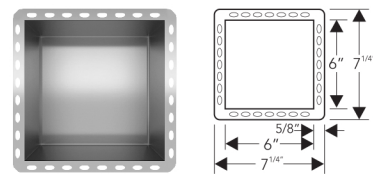

Neelnox

Y I S H E L F Specifications

FEATURES

- Premium 304 Grade Stainless Steel
- Undermount Profile
- Equipped with SoundDefy™ noise concealing technology
- Sloped bottom ensures proper drainage of water.
- Y I B O N D adhesive included to tile the back of the shelf as per client's preference.
- No installation hardware required.

Model	Finish	Profile	Size(Inner)	Size(Outer)	Rim	Depth	Bottom Slope
Y-6B	Brushed	Undermount	6 x 6 inches 152 x 152 mm	7 ^{1/4} x 7 ^{1/4} inches 182 x 182 mm	5/8 inches 15 mm	3 ^{3/4} inches 95 mm	3/16 inches 5 mm
Y-6P	Polished						
Y-6 WHT	White						
Y-6 BLK	Black						
Y-6 ORB	Oil Rubbed Bronze						
Y-6 LGR	Lime Green						
Y-6 ORNG	Orange						