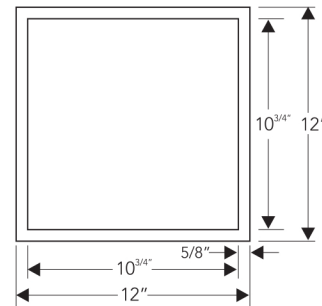

FEATURES

- Premium 304 Grade Stainless Steel
- Flushmount Profile
- Equipped with SoundDefy™ noise concealing technology
- Sloped bottom ensures proper drainage of water.
- Y I B O N D adhesive included to tile the back of the shelf as per client's preference.
- Optional Top Mount Installation as per client's preference.
- Fillers provided to Flushmount with tiles of thicknesses 4mm, 6mm, 8mm, 10mm & 12mm
- No installation hardware required.

| Model | Finish | Profile | Size(Inner) | Size(Outer) | Rim | Depth | Bottom Slope |
|----------|-------------------|------------|--|--------------------------------|---------------------|----------------------------------|---------------------|
| Y-9B | Brushed | Flushmount | 10 ^{3/4} x 10 ^{3/4} inches 275 x 275 mm | 12 x 12 inches 305 x 305 mm | 5/8 inches 15 mm | 3 ^{3/4} inches 95 mm | 3/16 inches 5 mm |
| Y-9P | Polished | | | | | | |
| Y-9 WHT | White | | | | | | |
| Y-9 BLK | Black | | | | | | |
| Y-9 ORB | Oil Rubbed Bronze | | | | | | |
| Y-9 LGR | Lime Green | | | | | | |
| Y-9 ORNG | Orange | | | | | | |