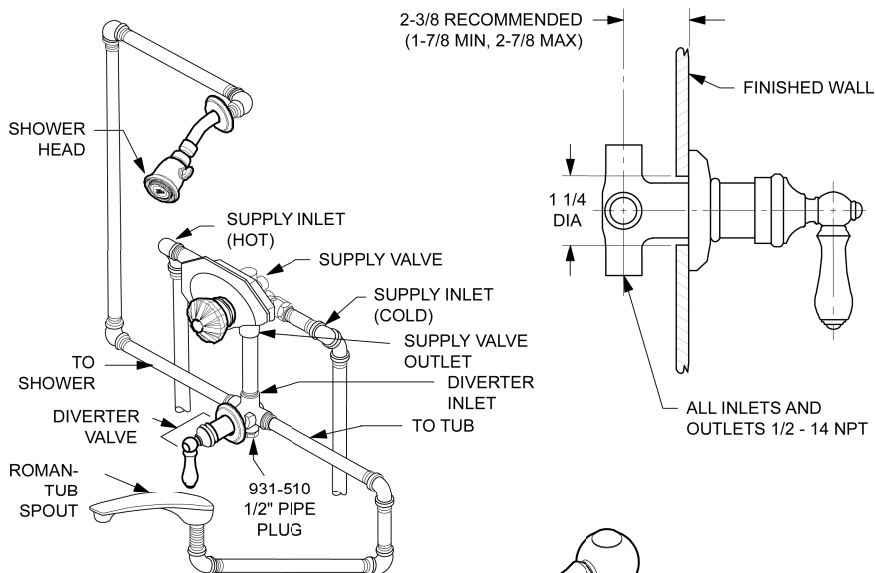

Features	15-38BC	15-38BK	15-38BP	15-38CB
MatchMakers® Accessories Available	x	x	x	x
4-Port Diverter	x	x	x	x
Step-By-Step Installation Instructions	x	x	x	x
Pforever Warranty®	x	x	x	x

- 15-38BC
- 15-38BK
- 15-38BP
- 15-38CB

15 Series

Diverter

TYPICAL TUB - SHOWER INSTALLATION

TYPICAL HAND HELD SHOWER INSTALLATION

1-800-PFAUCET www.pricepfister.com
 19701 DaVinci, Lake Forest, CA 92610
 01/8/03

Price Pfister®
 Pf freshest Ideas in Pf faucets.