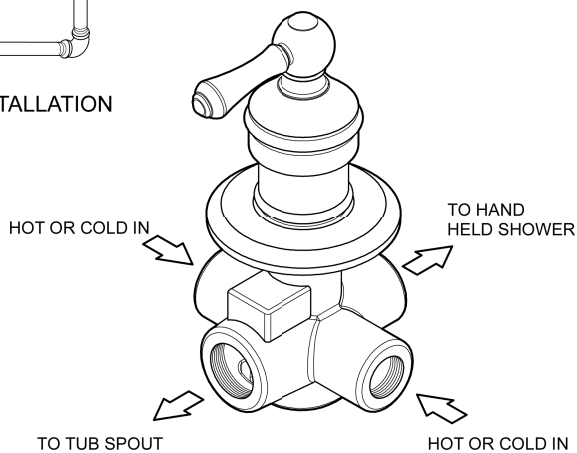

15 Series

Diverter

TYPICAL TUB - SHOWER INSTALLATION

TYPICAL HAND HELD SHOWER INSTALLATION

1-800-PFAUCET www.pricepfister.com
 19701 DaVinci, Lake Forest, CA 92610
 01/8/03

Price Pfister®
 Pf freshest Ideas in Pf faucets.