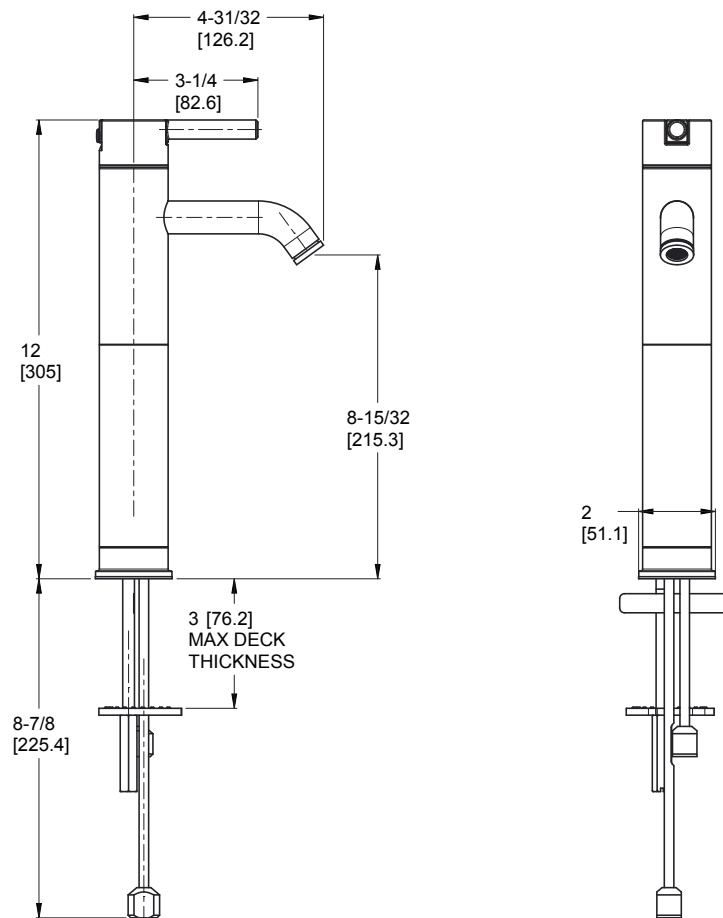

### Features

- 1.2 GPM Flow Rate
- All Metal Construction
- Mounting Hardware Included
- No Drain Included
- Grid Strainer without Overflow Available, Order 972-103 (Sold Separately)
- Grid Strainer with Overflow Available, Order 972-104 (Sold Separately)
- Pforever Seal Ceramic Disc Valve
- Pforever Warranty®

### Dimensions

Ø1 Min to Ø1-1/2 Max. Deck Hole Openings