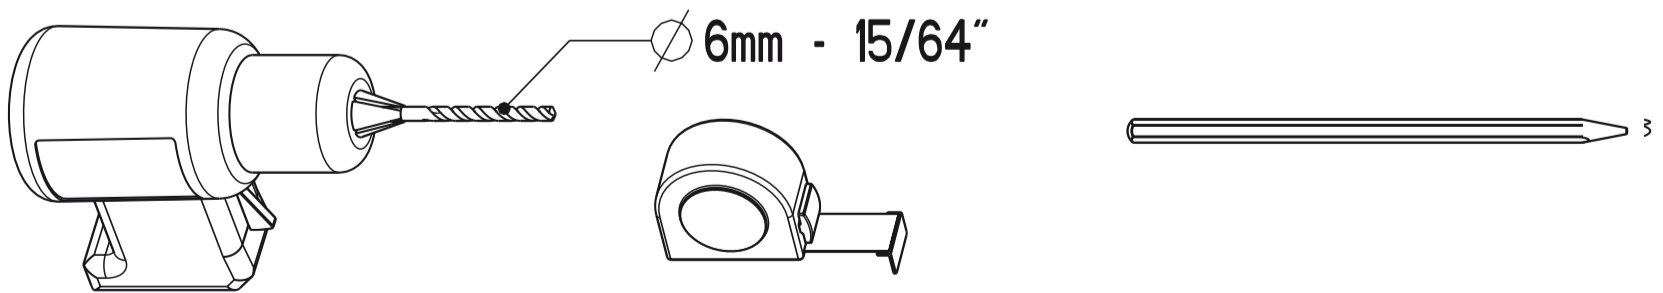

assembly instructions

in2aqua

in2aqua GmbH

Königstrasse 26 • 70173 Stuttgart, Germany
Phone: +49 (0)7127 9296 141 • 1 800 257 6051
www.in2aqua.de • www.in2aqua.com • info@in2aqua.com

1

MAX. 800 mm - 31.5"
min. 600 mm - 23.5"

Note: Avoid drilling screws into existing pipes behind the wall!

2

3

4

5