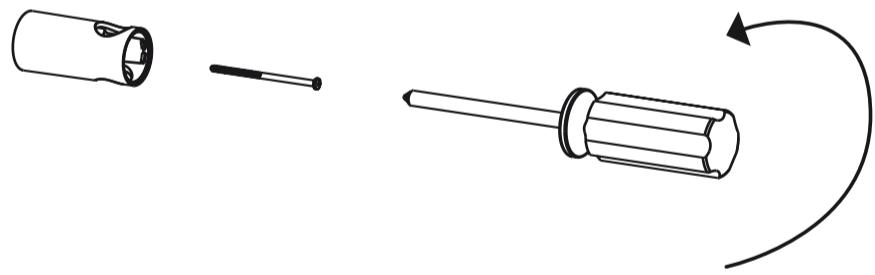

assembly instructions

in2aqua

in2aqua GmbH

Königstrasse 26 • 70173 Stuttgart, Germany
Phone: +49 (0)7127 9296 141 • 1 800 257 6051
www.in2aqua.de • www.in2aqua.com • info@in2aqua.com

1

MAX. 800 mm - 31.5"
min. 600 mm - 23.5"

Note: Avoid drilling screws into existing pipes behind the wall!

2

3

4

5