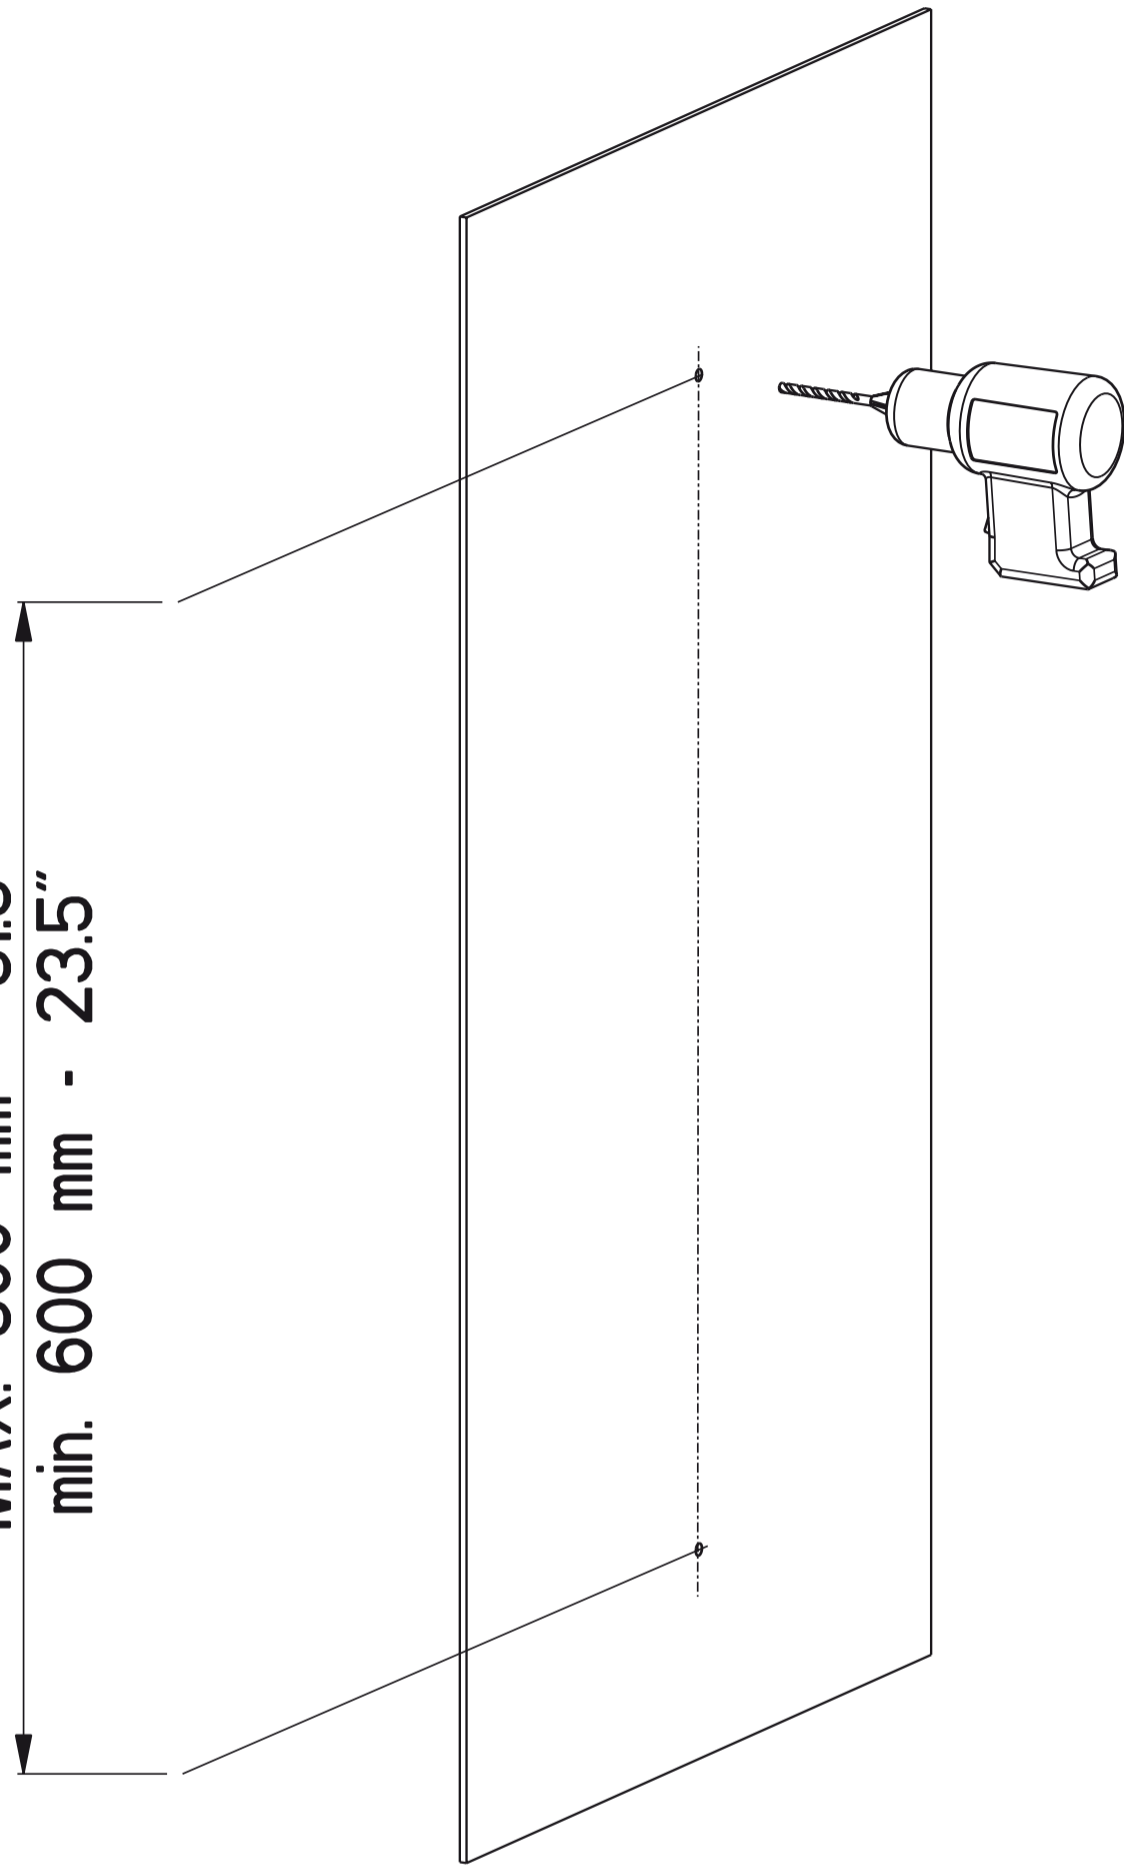

assembly instructions

in2aqua

in2aqua GmbH

Königstrasse 26 • 70173 Stuttgart, Germany
Phone: +49 (0)7127 9296 141 • 1 800 257 6051
www.in2aqua.de • www.in2aqua.com • info@in2aqua.com

1

MAX. 800 mm - 31.5"
min. 600 mm - 23.5"

Note: Avoid drilling screws into existing pipes behind the wall!

2

3

4

5