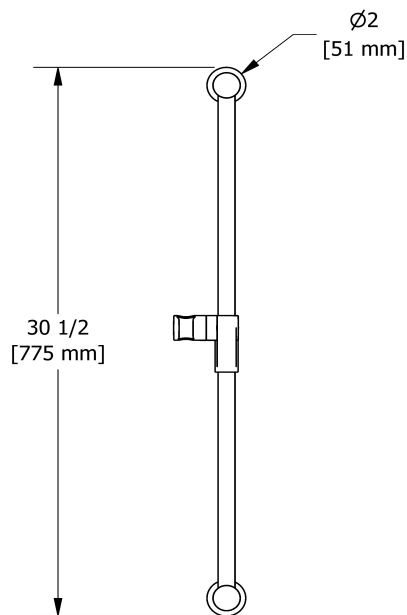

5055, 5063 shower rail
4855

Specifications

Descriptions

- Ø22 mm (7/8") slide bar
- Easy-Glide left cursor

Available colors

- C : Chrome

Sizes, models and finishes may differ from those presented.

Warranty