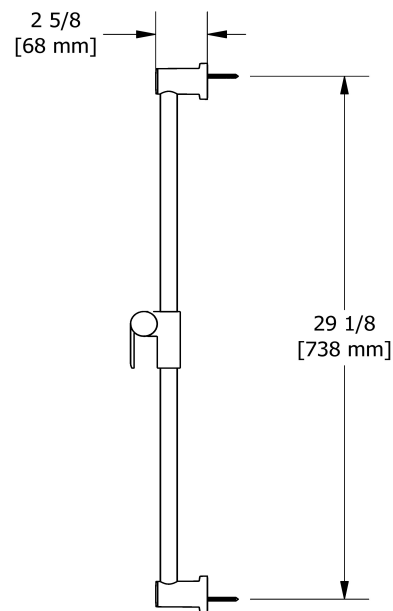

5055, 5063 shower rail
4855

Specifications

Descriptions

- Ø22 mm (7/8") slide bar
- Easy-Glide left cursor

Available colors

- C : Chrome

Sizes, models and finishes may differ from those presented.

Warranty