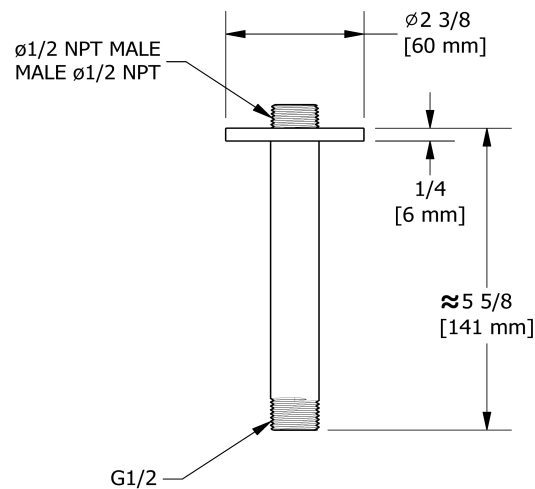

Sizes, models and finishes may differ from thoses presented.

Warranty

This **Riobel Inc.** product you have purchased carries a Limited Lifetime Warranty on the chrome, PVD finish, blacks and all working parts and is guaranteed from the initial purchase date against all manufacturing defects. All other finishes, including plastic components, are guaranteed for one year. All electric and/or electronic parts are covered by a 5-year limited warranty.

Customer Service

Ontario, West Canada : 888-287-5354 Quebec, Maritimes, United States : 866-473-8442

2020.06.11