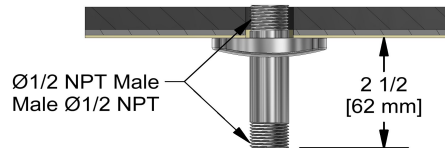

7.5 cm (3") vertical shower arm

599

Specifications

Descriptions

- 1/2" inlet male NPT
- Shower arm with Venty flange with set screw

Available colors

- C : Chrome

Sizes, models and finishes may differ from those presented.