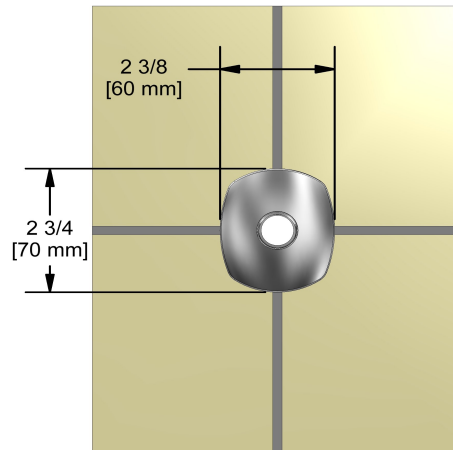

7.5 cm (3") vertical shower arm

599

Specifications

Descriptions

- 1/2" inlet male NPT
- Shower arm with Venty flange with set screw

Available colors

- C : Chrome

Sizes, models and finishes may differ from those presented.