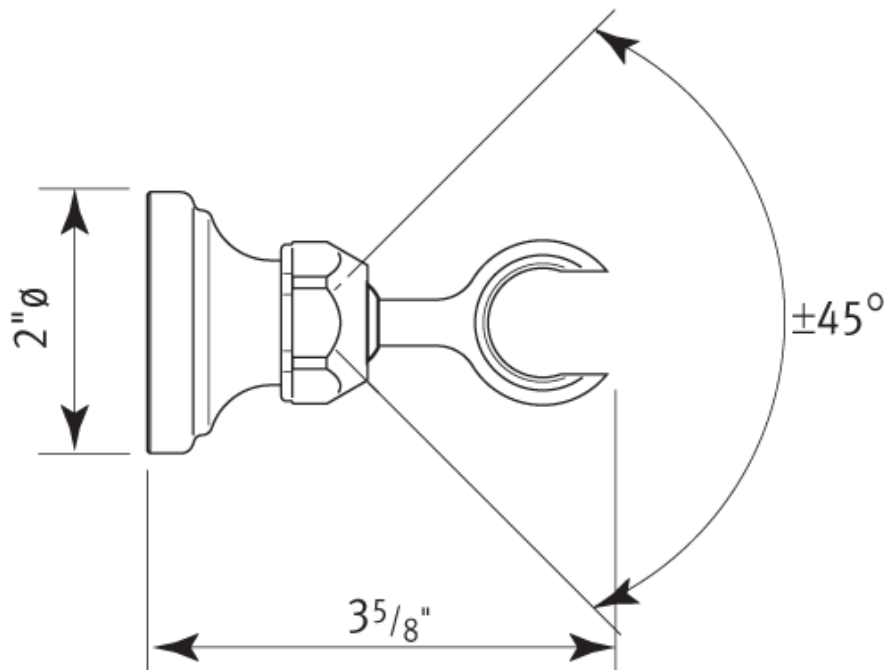

WARRANTY

- Limited Lifetime