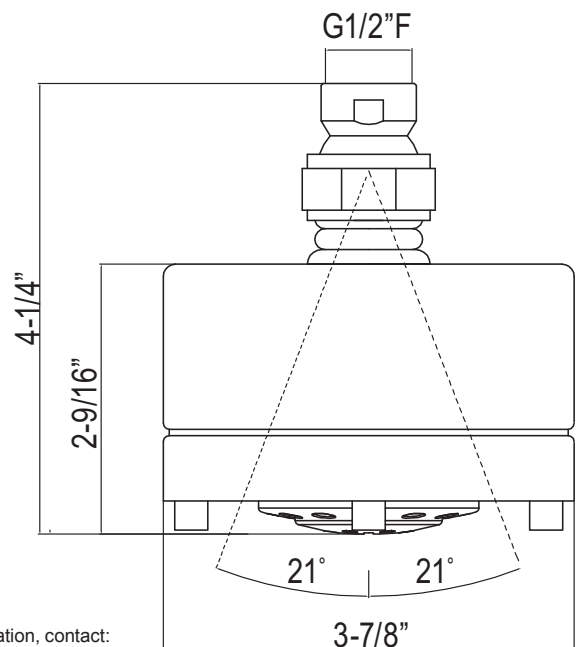

### 1080/8

#### FEATURES

- All brass construction
- 3-function spray patterns— Classic  
Spray— Champagne  
— Massage
- 1/2" male connection
- Restricted to 1.75 GPM
- Anti-calcium components
- Matching hand shower 402HS5