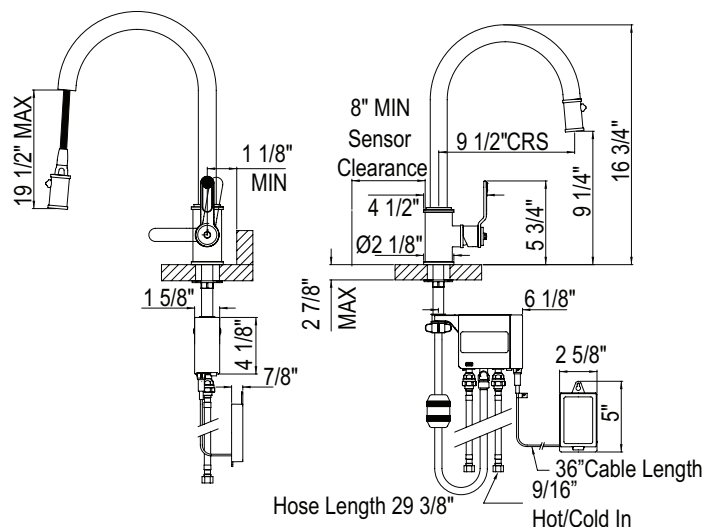

WARRANTY

- Limited Lifetime
- (*) 5-Year Limited Warranty