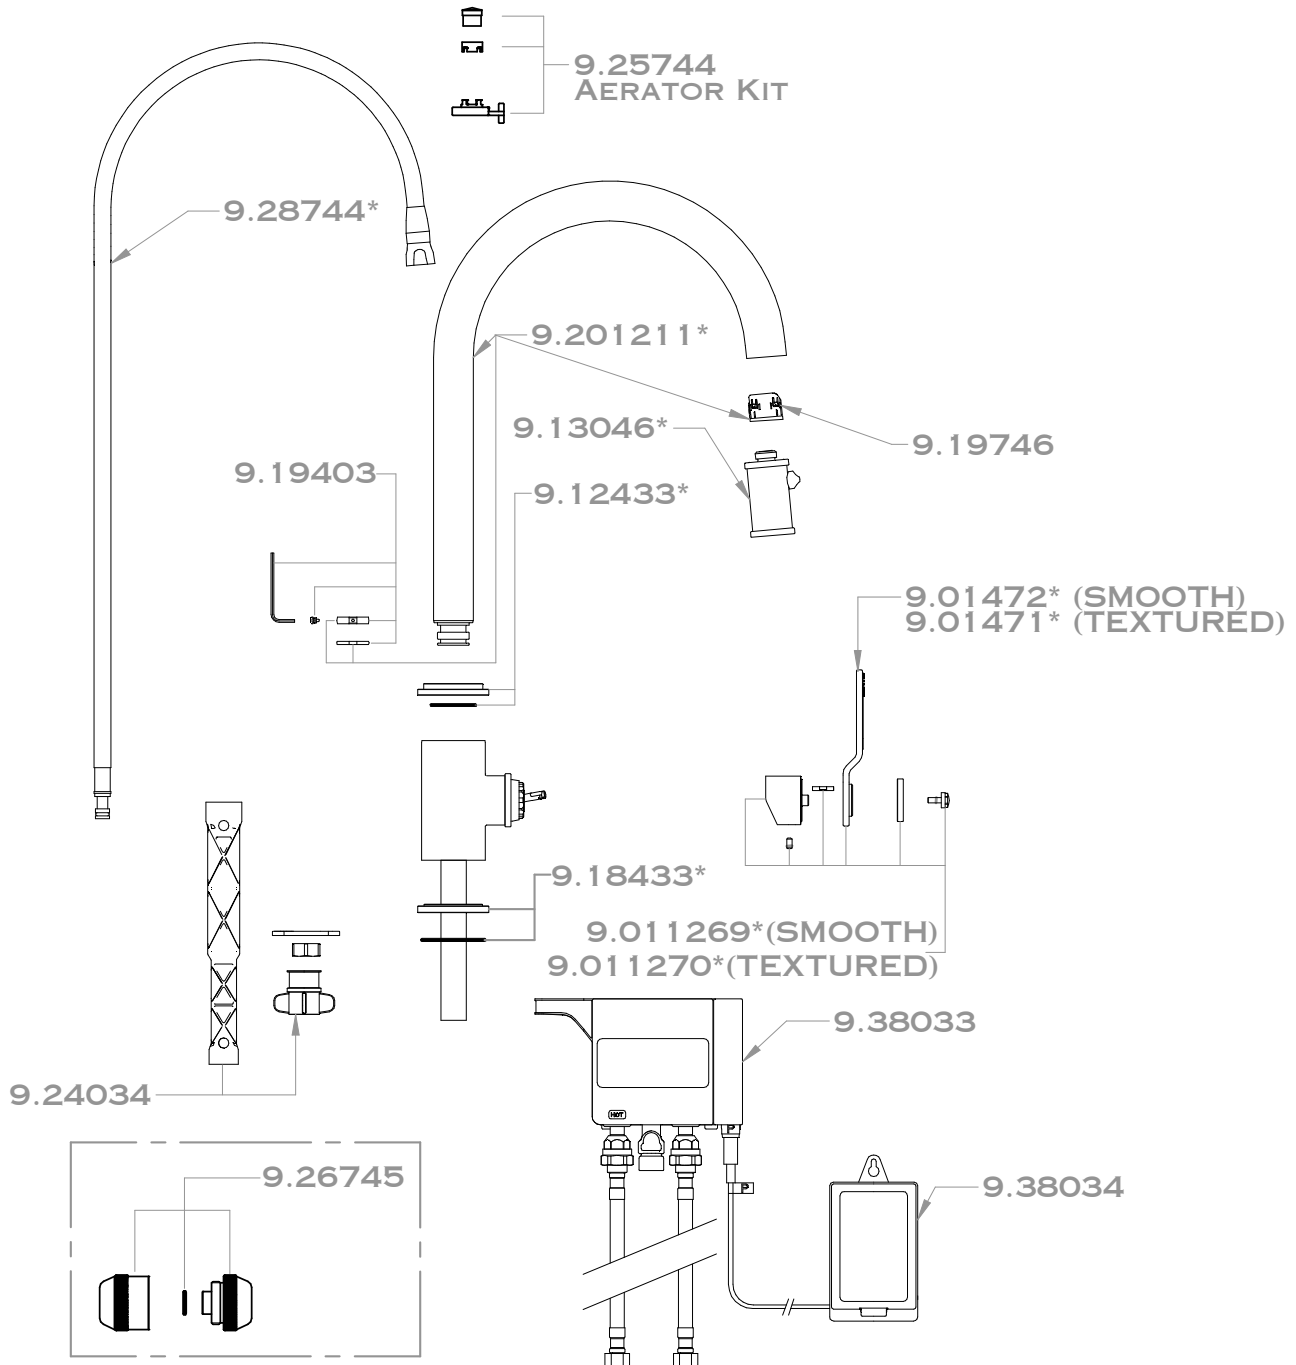

SPARE PARTS

* WHERE INDICATED PLEASE SPECIFY FINISH