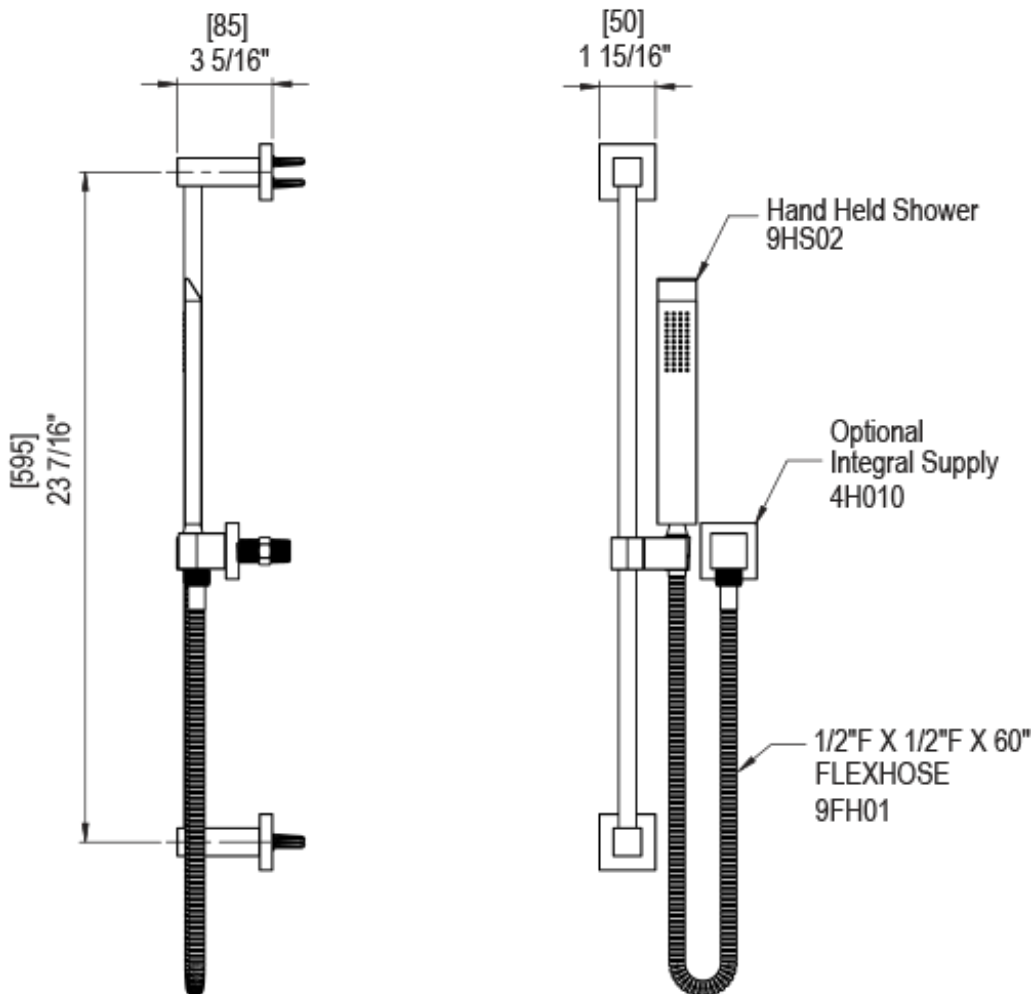

23RSLCHCH Specifications

ADJUSTABLE SLIDE BAR WITH HAND HELD SHOWER ASSEMBLY

WALL MOUNT TUB SPOUT

THREE WAY DIVERTER WITH SHUT-OFFS IN BETWEEN FUNCTIONS

4" SHOWER HEAD WITH WALL MOUNT 16" SHOWER ARM & FLANGE

TEMPERATURE CONTROL VALVE WITH STOPS

INTEGRAL SUPPLY WITH 1/2" NPT X 1/2" NPSM X 3" NIPPLE