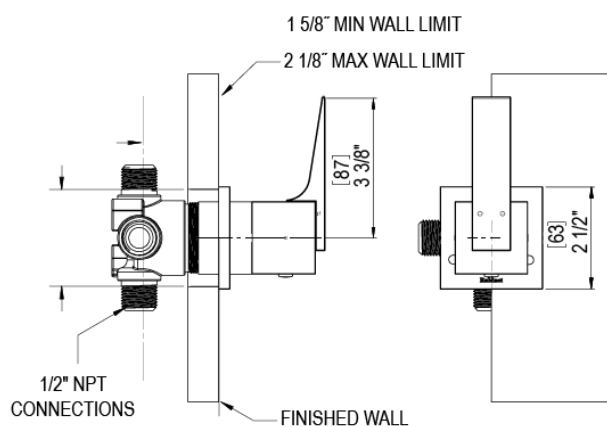

23RSLCHCH Specifications

ADJUSTABLE SLIDE BAR WITH HAND HELD SHOWER ASSEMBLY

WALL MOUNT TUB SPOUT

THREE WAY DIVERTER WITH SHUT-OFFS IN BETWEEN FUNCTIONS

4" SHOWER HEAD WITH WALL MOUNT 16" SHOWER ARM & FLANGE

TEMPERATURE CONTROL VALVE WITH STOPS

INTEGRAL SUPPLY WITH 1/2" NPT X 1/2" NPSM X 3" NIPPLE