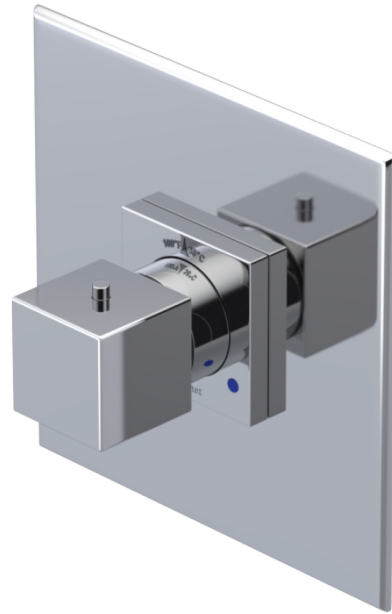

23RSLCHCH Specifications

ADJUSTABLE SLIDE BAR WITH HAND HELD SHOWER ASSEMBLY

WALL MOUNT TUB SPOUT

THREE WAY DIVERTER WITH SHUT-OFFS IN BETWEEN FUNCTIONS

4" SHOWER HEAD WITH WALL MOUNT 16" SHOWER ARM & FLANGE

TEMPERATURE CONTROL VALVE WITH STOPS

INTEGRAL SUPPLY WITH 1/2" NPT X 1/2" NPSM X 3" NIPPLE