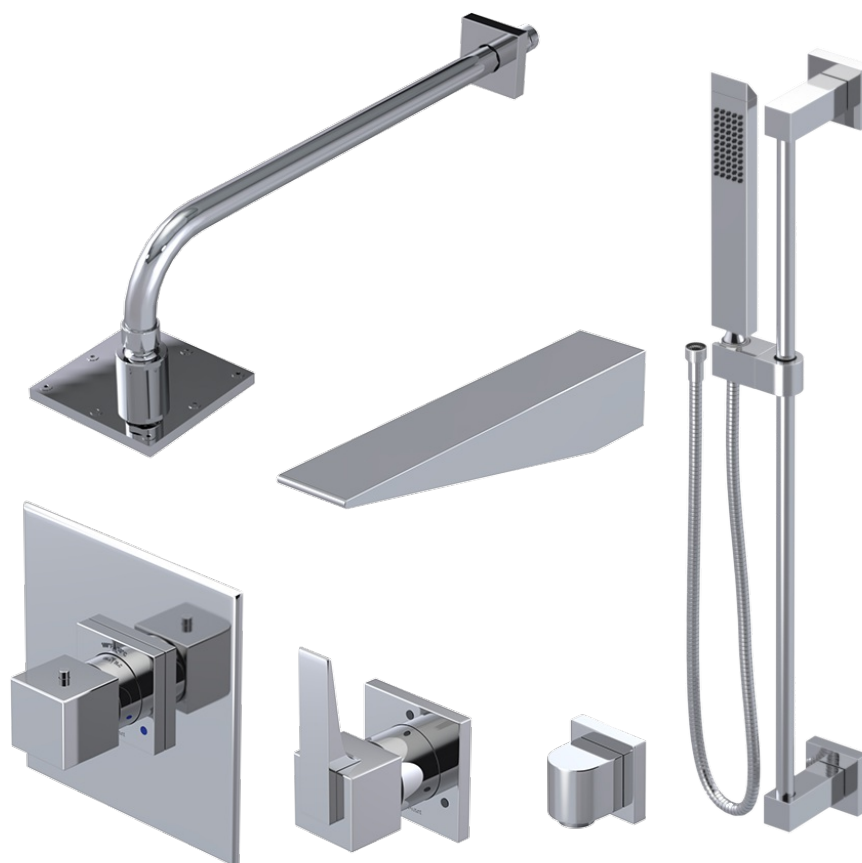

23RSLCHCH Specifications

ADJUSTABLE SLIDE BAR WITH HAND HELD SHOWER ASSEMBLY

WALL MOUNT TUB SPOUT

THREE WAY DIVERTER WITH SHUT-OFFS IN BETWEEN FUNCTIONS

4" SHOWER HEAD WITH WALL MOUNT 16" SHOWER ARM & FLANGE

TEMPERATURE CONTROL VALVE WITH STOPS

INTEGRAL SUPPLY WITH 1/2" NPT X 1/2" NPSM X 3" NIPPLE