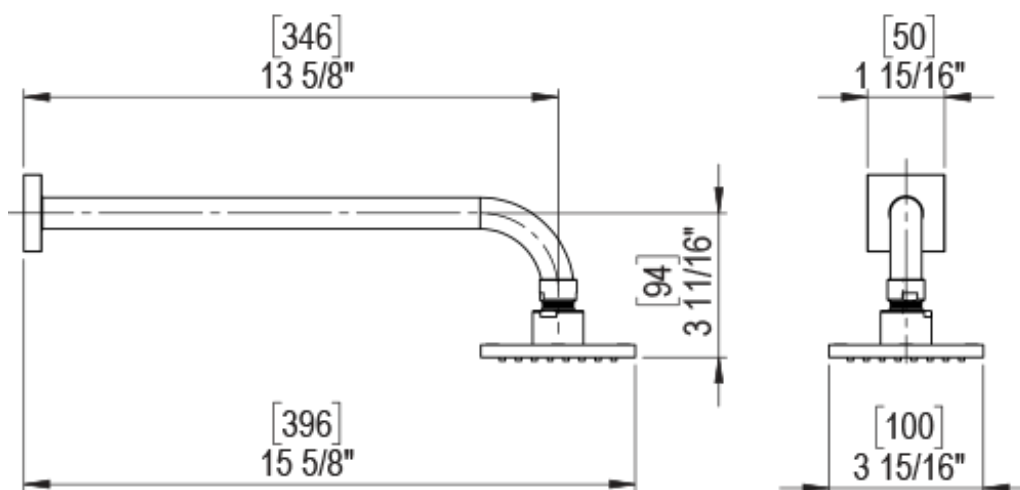

23RSLCHCH Specifications

ADJUSTABLE SLIDE BAR WITH HAND HELD SHOWER ASSEMBLY

WALL MOUNT TUB SPOUT

THREE WAY DIVERTER WITH SHUT-OFFS IN BETWEEN FUNCTIONS

4" SHOWER HEAD WITH WALL MOUNT 16" SHOWER ARM & FLANGE

TEMPERATURE CONTROL VALVE WITH STOPS

INTEGRAL SUPPLY WITH 1/2" NPT X 1/2" NPSM X 3" NIPPLE