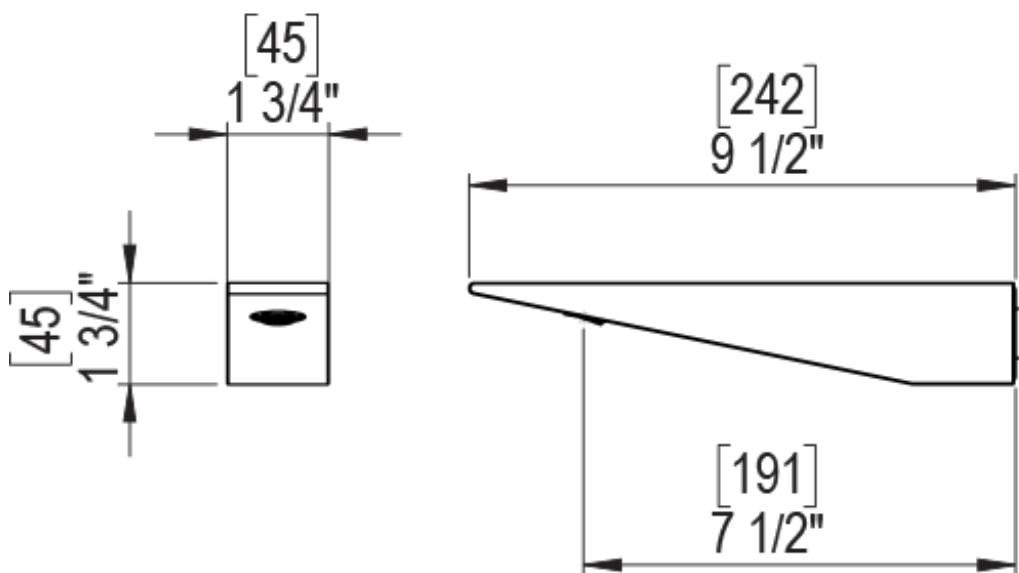

23RSLCHCH Specifications

ADJUSTABLE SLIDE BAR WITH HAND HELD SHOWER ASSEMBLY

WALL MOUNT TUB SPOUT

THREE WAY DIVERTER WITH SHUT-OFFS IN BETWEEN FUNCTIONS

4" SHOWER HEAD WITH WALL MOUNT 16" SHOWER ARM & FLANGE

TEMPERATURE CONTROL VALVE WITH STOPS

INTEGRAL SUPPLY WITH 1/2" NPT X 1/2" NPSM X 3" NIPPLE