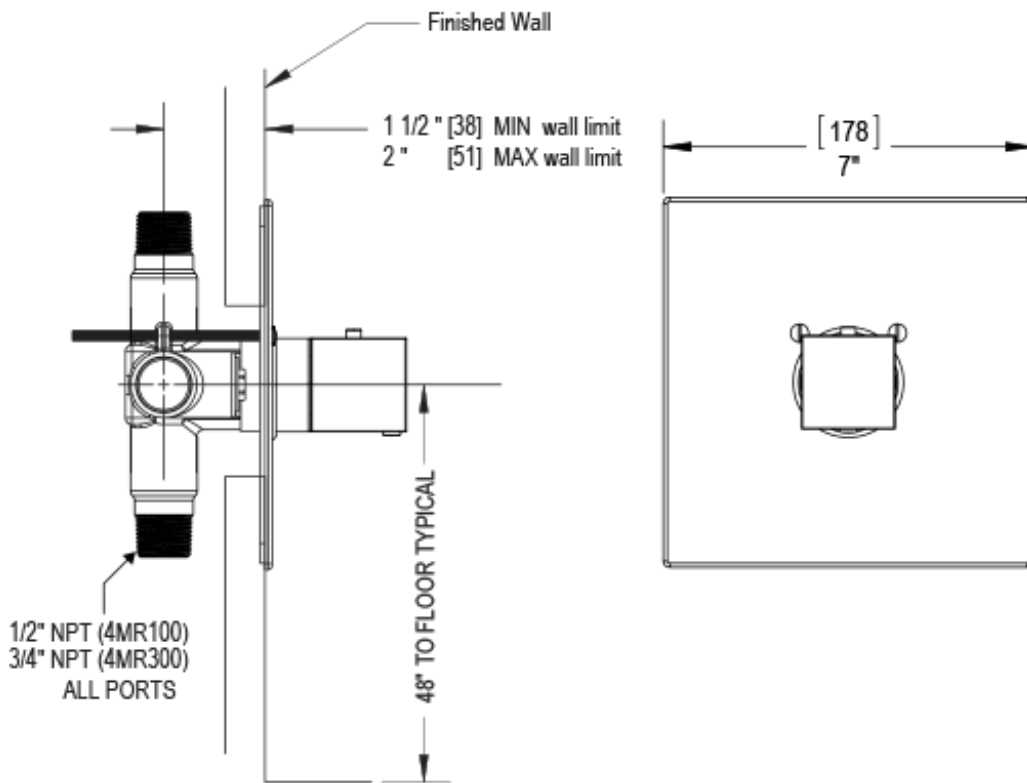

23RSLCHCH Specifications

ADJUSTABLE SLIDE BAR WITH HAND HELD SHOWER ASSEMBLY

WALL MOUNT TUB SPOUT

THREE WAY DIVERTER WITH SHUT-OFFS IN BETWEEN FUNCTIONS

4" SHOWER HEAD WITH WALL MOUNT 16" SHOWER ARM & FLANGE

TEMPERATURE CONTROL VALVE WITH STOPS

INTEGRAL SUPPLY WITH 1/2" NPT X 1/2" NPSM X 3" NIPPLE