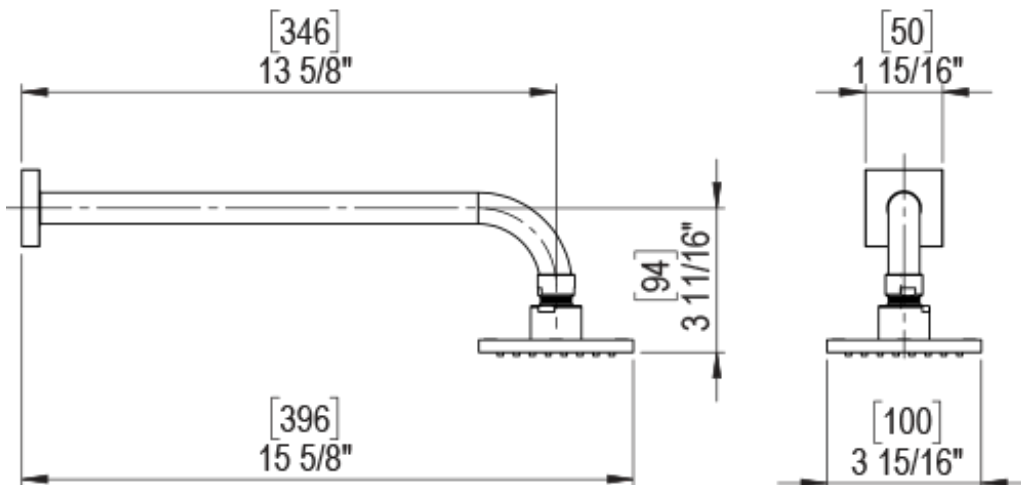

23RSQSCBB Specifications

ADJUSTABLE SLIDE BAR WITH HAND HELD SHOWER ASSEMBLY

WALL MOUNT TUB SPOUT

THREE WAY DIVERTER WITH SHUT-OFFS IN BETWEEN FUNCTIONS

4" SHOWER HEAD WITH WALL MOUNT 16" SHOWER ARM & FLANGE

TEMPERATURE CONTROL VALVE WITH STOPS

INTEGRAL SUPPLY WITH 1/2" NPT X 1/2" NPSM X 3" NIPPLE