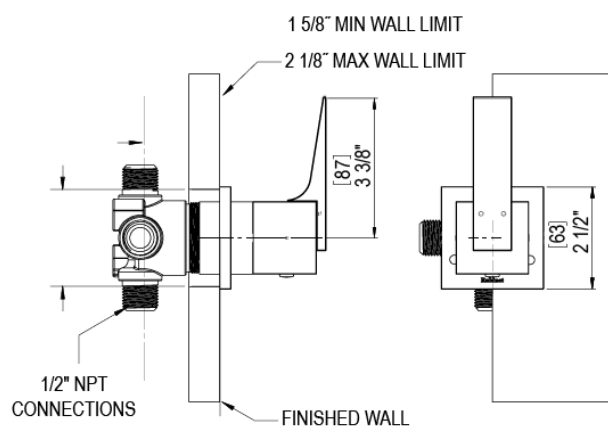

23RSQSCBB Specifications

ADJUSTABLE SLIDE BAR WITH HAND HELD SHOWER ASSEMBLY

WALL MOUNT TUB SPOUT

THREE WAY DIVERTER WITH SHUT-OFFS IN BETWEEN FUNCTIONS

4" SHOWER HEAD WITH WALL MOUNT 16" SHOWER ARM & FLANGE

TEMPERATURE CONTROL VALVE WITH STOPS

INTEGRAL SUPPLY WITH 1/2" NPT X 1/2" NPSM X 3" NIPPLE