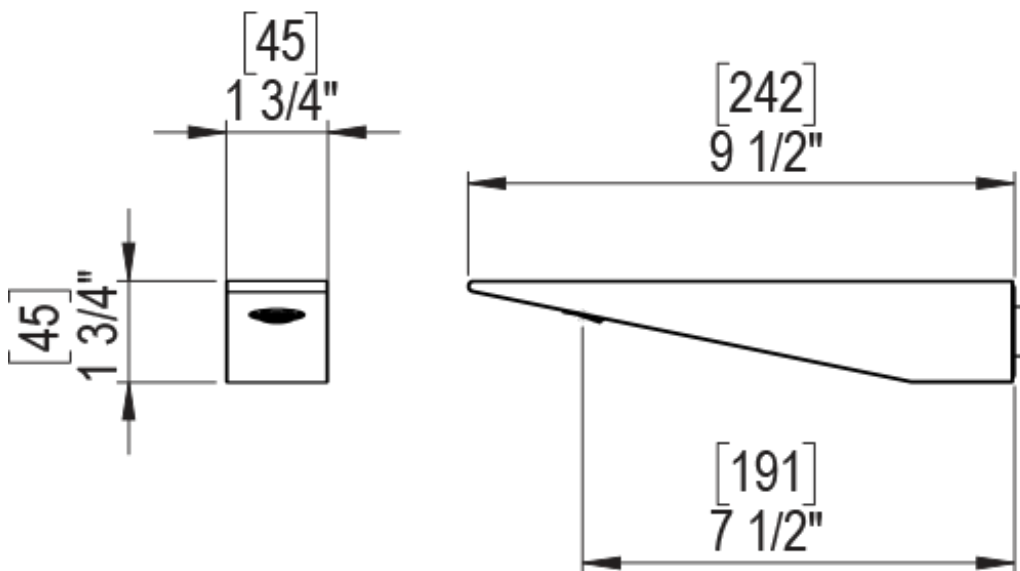

23RSQSCBB Specifications

ADJUSTABLE SLIDE BAR WITH HAND HELD SHOWER ASSEMBLY

WALL MOUNT TUB SPOUT

THREE WAY DIVERTER WITH SHUT-OFFS IN BETWEEN FUNCTIONS

4" SHOWER HEAD WITH WALL MOUNT 16" SHOWER ARM & FLANGE

TEMPERATURE CONTROL VALVE WITH STOPS

INTEGRAL SUPPLY WITH 1/2" NPT X 1/2" NPSM X 3" NIPPLE