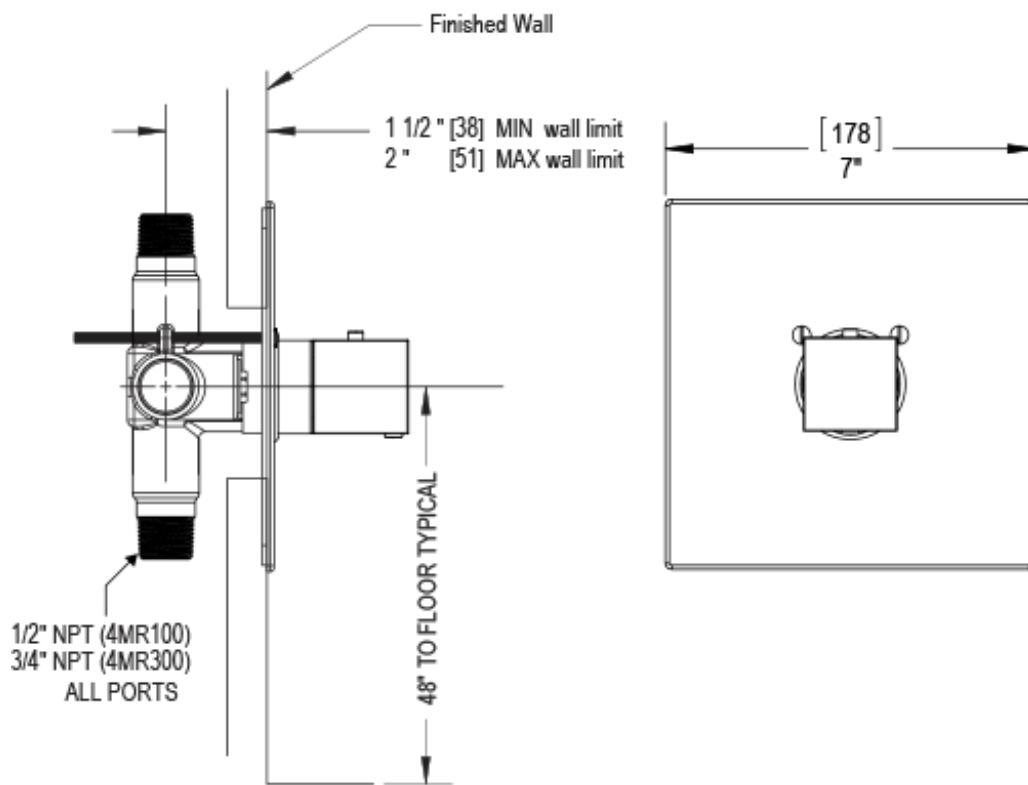

23RSQSCBB Specifications

ADJUSTABLE SLIDE BAR WITH HAND HELD SHOWER ASSEMBLY

WALL MOUNT TUB SPOUT

THREE WAY DIVERTER WITH SHUT-OFFS IN BETWEEN FUNCTIONS

4" SHOWER HEAD WITH WALL MOUNT 16" SHOWER ARM & FLANGE

TEMPERATURE CONTROL VALVE WITH STOPS

INTEGRAL SUPPLY WITH 1/2" NPT X 1/2" NPSM X 3" NIPPLE