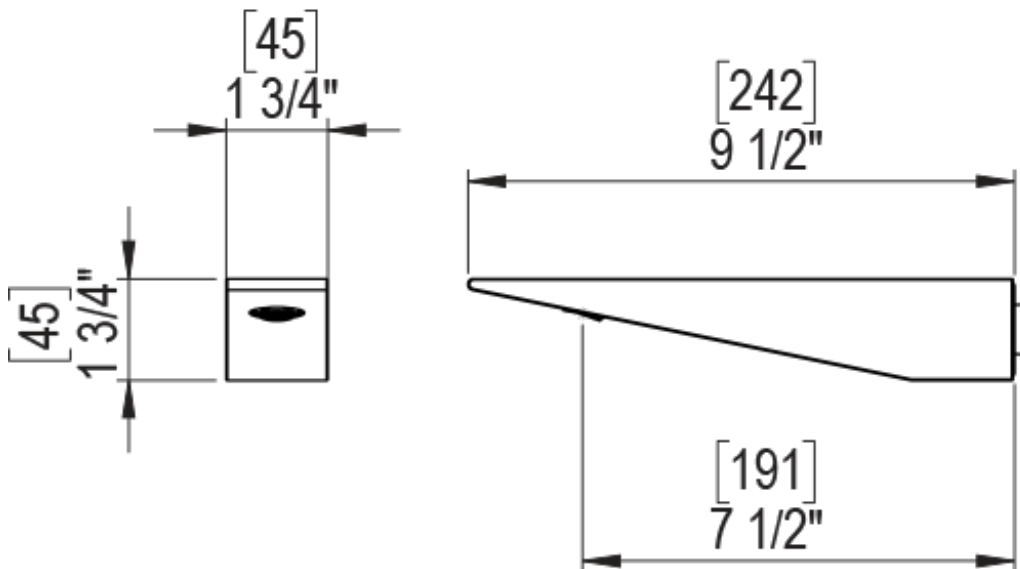

23RSQSCWH Specifications

ADJUSTABLE SLIDE BAR WITH HAND HELD SHOWER ASSEMBLY

WALL MOUNT TUB SPOUT

THREE WAY DIVERTER WITH SHUT-OFFS IN BETWEEN FUNCTIONS

4" SHOWER HEAD WITH WALL MOUNT 16" SHOWER ARM & FLANGE

TEMPERATURE CONTROL VALVE WITH STOPS

INTEGRAL SUPPLY WITH 1/2" NPT X 1/2" NPSM X 3" NIPPLE