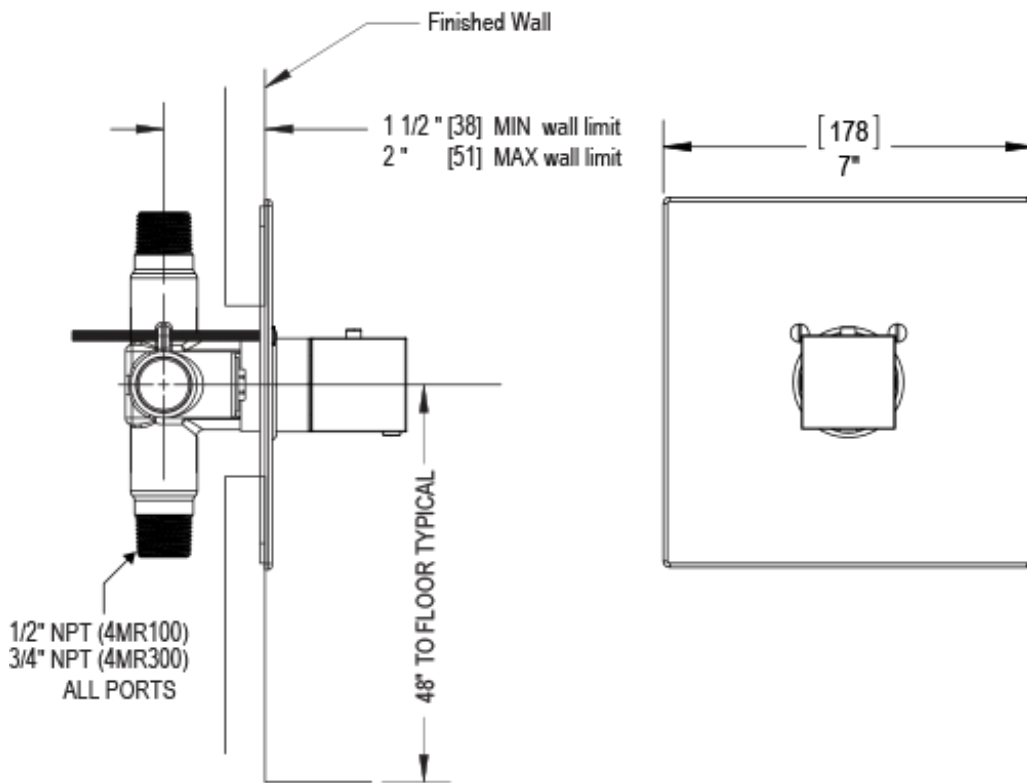

23RSQSCWH Specifications

ADJUSTABLE SLIDE BAR WITH HAND HELD SHOWER ASSEMBLY

WALL MOUNT TUB SPOUT

THREE WAY DIVERTER WITH SHUT-OFFS IN BETWEEN FUNCTIONS

4" SHOWER HEAD WITH WALL MOUNT 16" SHOWER ARM & FLANGE

TEMPERATURE CONTROL VALVE WITH STOPS

INTEGRAL SUPPLY WITH 1/2" NPT X 1/2" NPSM X 3" NIPPLE