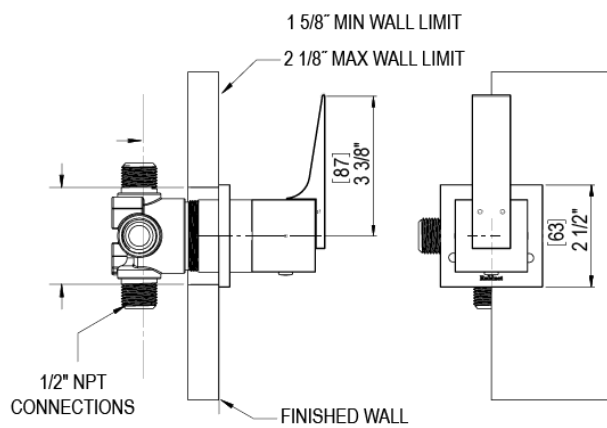

23RSQSCWH Specifications

ADJUSTABLE SLIDE BAR WITH HAND HELD SHOWER ASSEMBLY

WALL MOUNT TUB SPOUT

THREE WAY DIVERTER WITH SHUT-OFFS IN BETWEEN FUNCTIONS

4" SHOWER HEAD WITH WALL MOUNT 16" SHOWER ARM & FLANGE

TEMPERATURE CONTROL VALVE WITH STOPS

INTEGRAL SUPPLY WITH 1/2" NPT X 1/2" NPSM X 3" NIPPLE