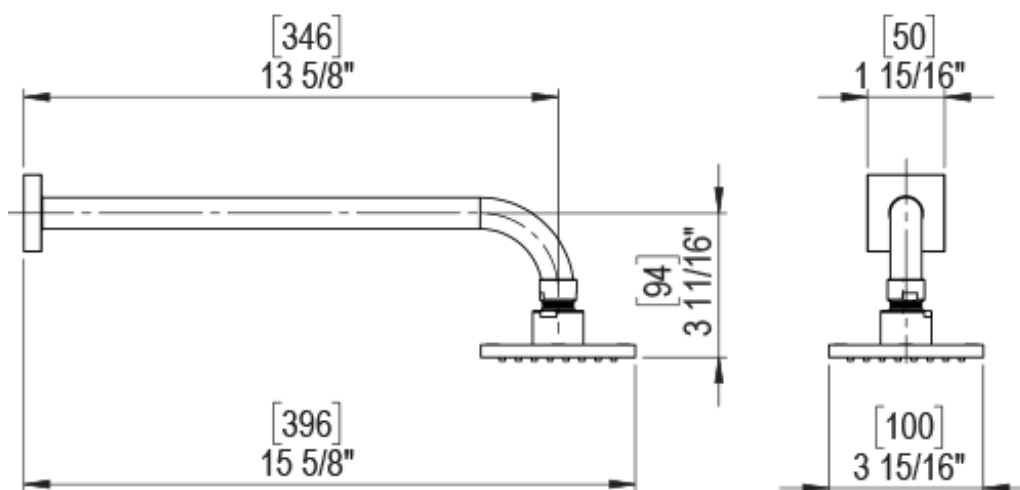

23RSQSCWH Specifications

ADJUSTABLE SLIDE BAR WITH HAND HELD SHOWER ASSEMBLY

WALL MOUNT TUB SPOUT

THREE WAY DIVERTER WITH SHUT-OFFS IN BETWEEN FUNCTIONS

4" SHOWER HEAD WITH WALL MOUNT 16" SHOWER ARM & FLANGE

TEMPERATURE CONTROL VALVE WITH STOPS

INTEGRAL SUPPLY WITH 1/2" NPT X 1/2" NPSM X 3" NIPPLE